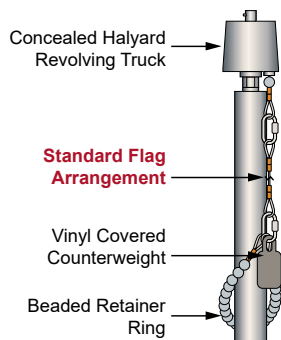

STANDARD FLAG ARRANGEMENTS

Constructed of 1/8" stainless steel aircraft cable with a stainless steel thimble attached at each end with 2 copper crimps. These flag arrangements provide the method of attaching the flag or flags to the cable assembly. This is also an excellent method for changing the quantity of flags or the size(s) of flag(s) without having to change the entire cable assembly. Standard flag arrangements are supplied with either 2 or 3 stainless steel quick links depending on the recommended flag size. Deluxe arrangements are supplied with a more complete set of accessories.

MODEL	ITEM #	FOR FLAG SIZE	# OF QUICK LINKS	1-5	6+	LBS.
FA1	360473	12" x 18"	2	$53	$46	.35
FA2	360079	2' x 3'	2	65	61	.50
FA25	360080	2-1/2' x 4'	2	70	65	.55
FA3	360081	3' x 5'	2	73	66	.55
FA4	360082	4' x 6'	2	75	70	.60
FA5	360083	5' x 8' or 5' x 9-1/2'	2	79	73	.65
FA6	360084	6' x 10'	2	84	79	.65
FA8	360085	8' x 12'	2	174	153	.70
FA10	360086	10' x 15' or 10' x 19'	3	178	159	.95
FA12	360087	12' x 18'	3	190	174	1.0
FA15	360088	15' x 25'	3	195	182	1.1
FA20	360089	20' x 30' or 20' x 38'	3	203	184	1.3
FA25	360090	25' x 40'	3	221	200	2.0
FA30	360091	30' x 50' or 30' x 60'	3	228	203	2.8