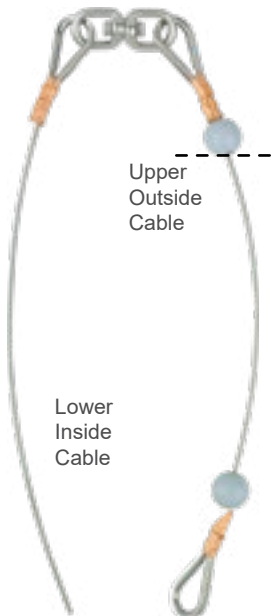

ITEM #	EXPOSED HT. OF FLAGPOLE	LOWER INSIDE CABLE		UPPER OUTSIDE CABLE		1-5	6+	LBS.
		DIA.	LEN.	DIA.	LEN.			
360056	20'	3/32"	17'	1/8"	17'	$156	$143	1.4
360332	25*	3/32"	21'	1/8"	21'	176	153	1.6
360057	25'	1/8"	21'	1/8"	21'	176	153	1.9
360333	30*	3/32"	27'	1/8"	27'	188	168	1.9
360058	30'	1/8"	27'	1/8"	27'	188	168	2.2
360334	35*	3/32"	31-1/2'	1/8"	31-1/2'	199	180	2.1
360059	35'	1/8"	31-1/2'	1/8"	31-1/2'	199	180	2.5
360060	40'	1/8"	37'	3/16"	37'	217	198	4.2
360061	45'	1/8"	42'	3/16"	42-1/2'	227	206	4.6
360062	50'	1/8"	46'	3/16"	46-1/2'	249	220	5.1
360063	60'	1/8"	56-1/2'	3/16"	57'	309	280	6.1
360064	70'	1/8"	66-1/2'	3/16"	67'	329	294	7.0
360065	78'	1/8"	74-1/2'	3/16"	75'	338	309	7.8
360066	80'	1/8"	76-1/2'	3/16"	77'	348	318	8.0
360067	90'	1/8"	86-1/2'	3/16"	87'	444	400	8.9
360068	100'	1/8"	96-1/2'	3/16"	97'	472	432	9.9
360069	110'	1/8"	106-1/2'	3/16"	107'	492	444	11
360070	120'	1/8"	116-1/2'	3/16"	117'	502	451	12
360071	130'	1/8"	126-1/2'	3/16"	127'	577	521	13
360072	140'	1/8"	136-1/2'	3/16"	137'	596	533	14
360073	150'	1/8"	146-1/2'	3/16"	147'	637	577	15
360074	160'	1/8"	156-1/2'	3/16"	157'	679	616	16
360075	170'	1/8"	166-1/2'	3/16"	167'	719	649	17
360076	180'	1/8"	176-1/2'	3/16"	177'	802	719	18
360077	190'	1/8"	186-1/2'	3/16"	187'	861	776	19
360078	200'	1/8"	196-1/2'	3/16"	197'	948	850	20

*To be used with 5" diameter poles with our M-5 Winch installed.