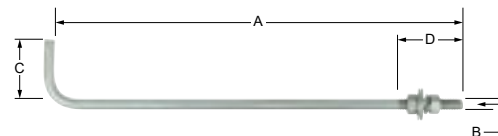

GALVANIZED STEEL ANCHOR BOLTS

For Shoe Base Installations

Complete with 2 Hex Nuts, 2 Washers & 1 Lock Washer

ITEM #	A	B	C	D	1-5	6+	LBS.
380037	16"	5/8"	3-1/2"	4"	$41	$37	2.4
380038	24"	3/4"	4"	5"	44	40	3.5
380039	36"	1"	4"	6"	79	77	8.4
380040	40"	1"	4"	6"	87	84	9.0
380041	54"	1-1/4"	6"	8"	210	190	29

COPPER CLAD LIGHTNING KIT

Each kit contains 5' long by 1/2" diameter copper clad rod, one 3' long by 1/2" diameter copper wire plus one connecting bracket.