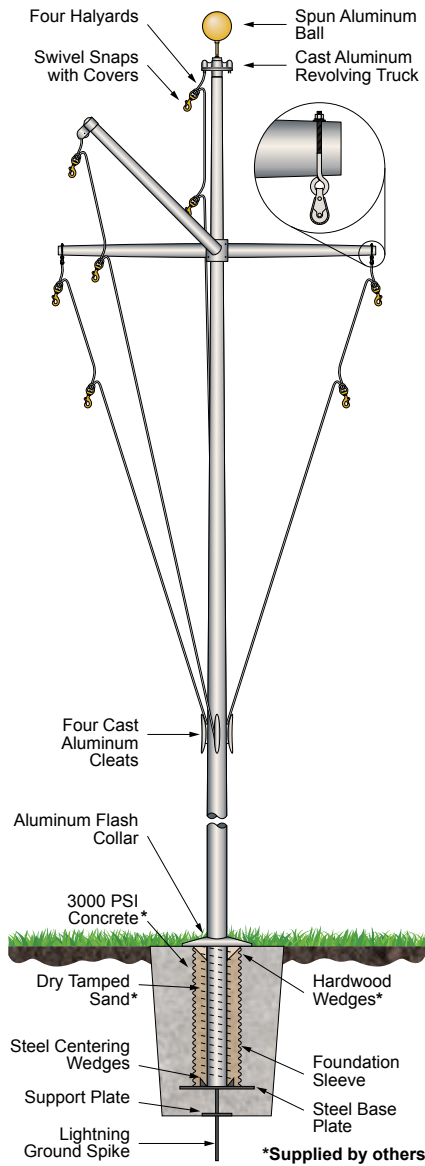

SINGLE MAST NAUTICAL SERIES WITH YARDARM & GAFF

External Halyard Ground Set Cone Tapered Aluminum Flagpoles

STANDARD ACCESSORIES

- Gold anodized aluminum ball ornament
- Cast aluminum revolving truck w/pulley
- Aluminum yardarm & gaff with pulleys & mounting hardware
- 4 lengths of solid braided polyester halyard
- Swivel flag snaps w/vinyl snap covers
- 4 cast aluminum cleats with mounting screws
- Spun aluminum flash collar
- Galvanized steel foundation sleeve