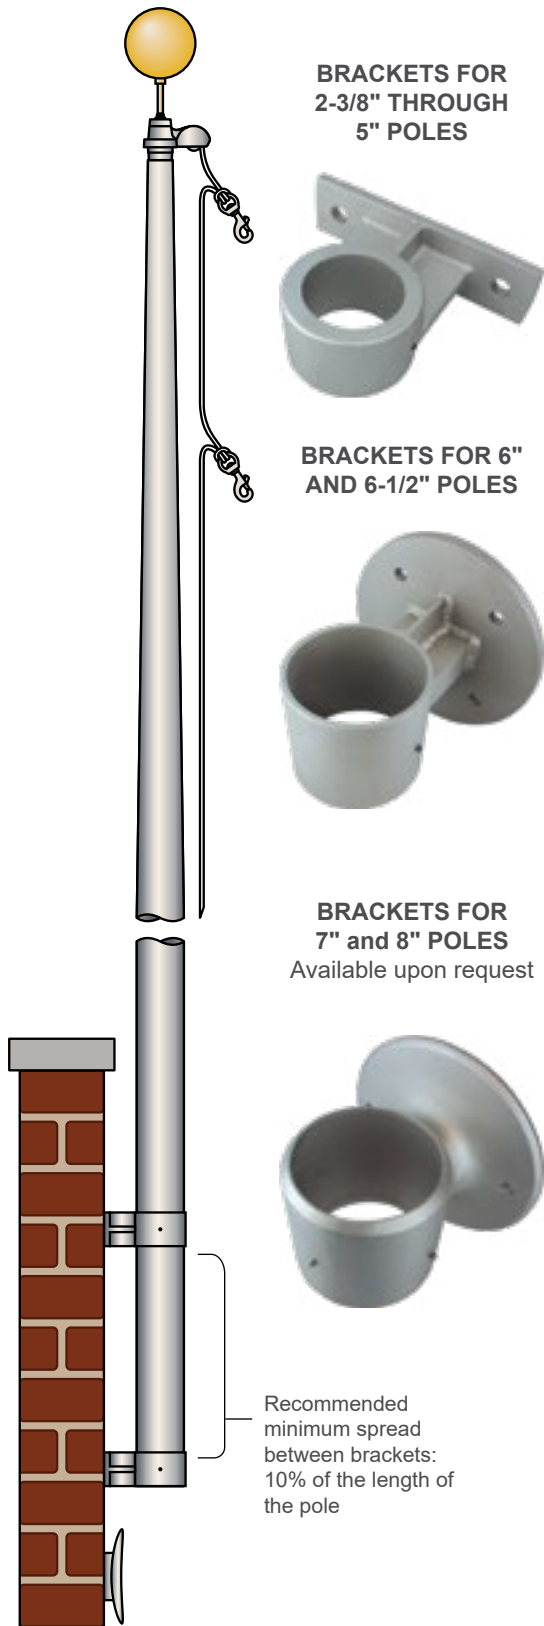

Illustration depicting 5-6" butt dia. poles

OUTDOOR FLAGPOLES | Vertical Wall Mount

VERTICAL WALL MOUNT SERIES

External Halyard Cone Tapered Aluminum Flagpoles