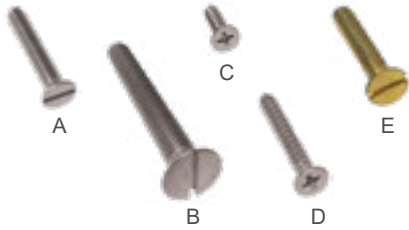

CLEAT SCREWS