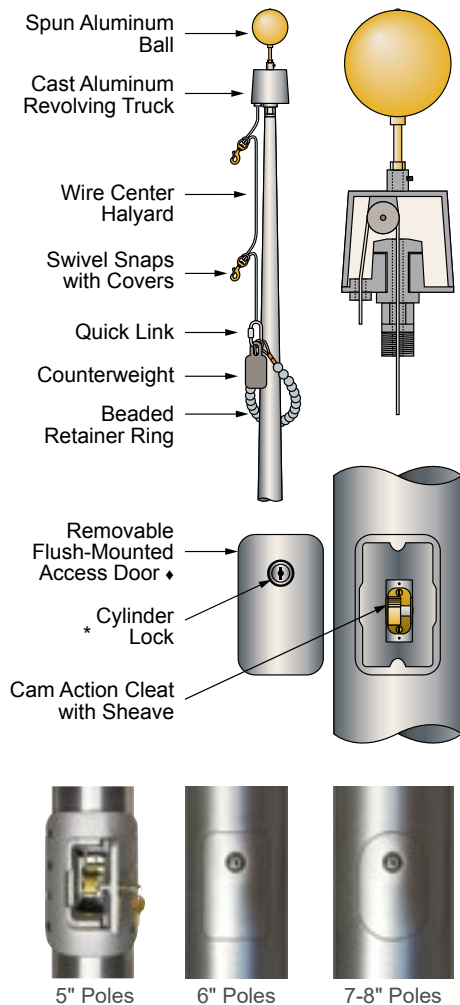

STANDARD ACCESSORIES

- Gold anodized aluminum ball ornament
- Cast aluminum revolving truck on all flagpole models
- Nylon wire center halyard
- Swivel flag snaps w/vinyl snap covers
- Retainer ring and counterweight
- Stainless steel quick link
- Cam action cleat (accessible behind a lockable access door)
- Spun aluminum flash collar
- Galvanized steel foundation sleeve

MODEL	EXPOSED HEIGHT	OVERALL LENGTH	# OF SECTIONS	BUTT DIA.	TOP DIA.	WALL	UNFLAGGED MAX. WIND SPEED	FLAGGED MAX. WIND SPEED	SUGGESTED FLAG SIZE	SHIPPING WEIGHT
ECXV20	20'	23'	1	5"	3"	.125	250 MPH	120+ MPH	3' x 5'	129 lbs.
ECV20	20'	23'	1	5"	3"	.188	315 MPH	120+ MPH	3' x 5'	142 lbs.
ECXV25	25'	27'	1	5"	3"	.125	144 MPH	104 MPH	4' x 6'	139 lbs.
ECXAV25	25'	27'	1	5"	3"	.156	192 MPH	117 MPH	4' x 6'	152 lbs.
ECV25	25'	27'	1	6"	3-1/2"	.188	222 MPH	120+ MPH	4' x 6'	197 lbs.
ECXAV30	30'	33'	1 or 2*	5"	3"	.156	119 MPH	91 MPH	5' x 8'	185 lbs.
ECLV30	30'	33'	1	5"	3"	.188	127 MPH	96 MPH	5' x 8'	185 lbs.
ECAV30	30'	33'	1	6"	3-1/2"	.156	184 MPH	117 MPH	5' x 8'	224 lbs.
ECV30	30'	33'	1	6"	3-1/2"	.188	211 MPH	120+ MPH	5' x 8'	227 lbs.
ECXV35	35'	38-1/2'	1	6"	3-1/2"	.156	122 MPH	91 MPH	6' x 10'	247 lbs.
ECAV35	35'	38-1/2'	1	7"	3-1/2"	.156	179 MPH	117 MPH	6' x 10'	261 lbs.
ECV35	35'	38-1/2'	1	7"	3-1/2"	.188	200 MPH	120 MPH	6' x 10'	281 lbs.
ECXV40	40'	44'	2**	7"	3-1/2"	.156	125 MPH	91 MPH	8' x 12'	294 lbs.
ECV40	40'	44'	2**	8"	3-1/2"	.188	195 MPH	120 MPH	8' x 12'	319 lbs.

* Flagpole models available in both one and two section styles; please specify when placing your order. Single section pole(s) will be shipped if not specified. **Add 10% to the pricing for two section style flagpoles.**

** Flagpole models available in multi-piece pole(s) only.

SATIN

MODEL	ITEM #	1-2	3-6	7+
ECXV20	320409	$2,470	$2,260	$2,190
ECV20	320410	2,960	2,830	2,670
ECXV25	320411	2,730	2,580	2,470
ECXAV25	320412	3,040	2,900	2,740
ECV25	320413	4,010	3,810	3,620
ECXAV30	320415	3,380	3,180	3,020
ECLV30	320888	3,540	3,380	3,240
ECAV30	320416	3,910	3,690	3,520
ECV30	320417	4,130	3,960	3,730
ECXV35	320419	4,130	3,960	3,730
ECAV35	320420	4,670	4,410	4,210
ECV35	320421	5,350	5,040	4,780
ECXV40	320422	5,760	5,510	5,170
ECV40	320424	7,100	6,680	6,370

CLEAR ANODIZED

MODEL	ITEM #	1-2	3-6	7+
ECXV20	320425	$2,900	$2,790	$2,680
ECV20	320426	3,540	3,340	3,190
ECXV25	320427	3,240	3,090	2,910
ECXAV25	320428	3,660	3,520	3,320
ECV25	320429	4,600	4,360	4,120
ECXAV30	320431	4,030	3,800	3,630
ECLV30	320889	4,150	3,910	3,760
ECAV30	320432	4,730	4,480	4,210
ECV30	320433	4,970	4,710	4,460
ECXV35	320435	5,040	4,790	4,570
ECAV35	320436	5,640	5,370	5,030
ECV35	320437	6,320	5,960	5,660
ECXV40	320438	6,890	6,560	6,220
ECV40	320440	8,440	7,990	7,590

BRONZE ANODIZED

MODEL	ITEM #	1-2	3-6	7+
ECXV20	320441	$3,010	$2,880	$2,720
ECV20	320442	3,630	3,430	3,220
ECXV25	320443	3,400	3,180	3,030
ECXAV25	320444	3,750	3,590	3,400
ECV25	320445	4,650	4,440	4,180
ECXAV30	320447	4,150	3,970	3,730
ECLV30	320890	4,220	4,040	3,900
ECAV30	320448	4,770	4,530	4,310
ECV30	320449	5,040	4,790	4,570
ECXV35	320451	5,170	4,900	4,650
ECAV35	320452	5,820	5,500	5,200
ECV35	320453	6,510	6,180	5,870
ECXV40	320454	7,090	6,720	6,380
ECV40	320456	8,600	8,190	7,720

BLACK ANODIZED

MODEL	ITEM #	1-2	3-6	7+
ECXV20	320457	$3,090	$2,910	$2,790
ECV20	320458	3,730	3,520	3,280
ECXV25	320459	3,540	3,350	3,100
ECXAV25	320460	3,910	3,700	3,530
ECV25	320461	4,850	4,600	4,350
ECXAV30	320463	4,310	4,080	3,870
ECLV30	320891	4,390	4,200	4,030
ECAV30	320464	5,010	4,760	4,530
ECV30	320465	5,290	5,020	4,770
ECXV35	320467	5,460	5,150	4,870
ECAV35	320468	6,070	5,760	5,480
ECV35	320469	6,770	6,460	6,070
ECXV40	320470	7,380	6,990	6,620
ECV40	320472	8,890	8,480	8,030

♦ 5" diameter poles supplied with a hinged access door and frame unit. 6" and larger diameter poles supplied with a removable flush-mounted access door for added strength.