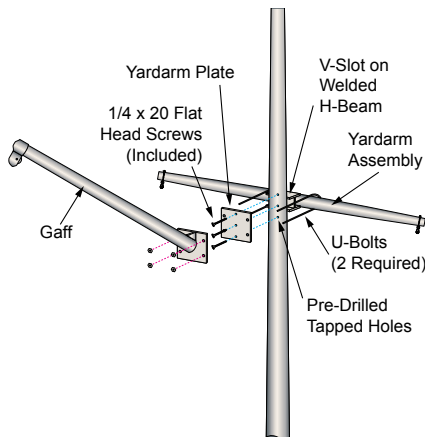

YARDARM & GAFF ASSEMBLY DETAIL

* Flagpole models available in both one and two section styles; please specify when placing your order. Single section pole(s) will be shipped if not specified.
Add 10% to the pricing for two section style flagpoles.

** Flagpole models available in multi-piece pole(s) only.