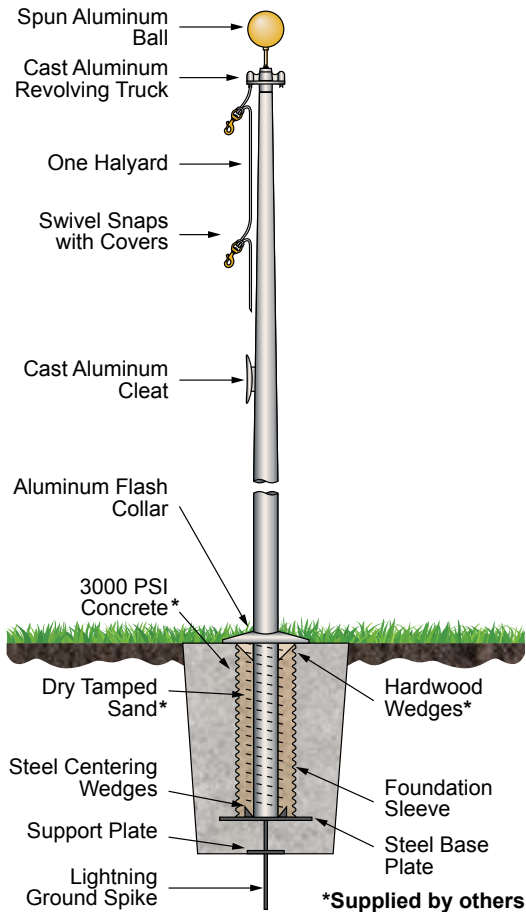

OUTDOOR FLAGPOLES | Hurricane

HURRICANE SERIES FLAGPOLES

External Halyard Ground Set Cone Tapered Aluminum Flagpoles

STANDARD EXTERNAL POLE ACCESSORIES

- Gold anodized aluminum ball ornament
- Cast aluminum revolving truck w/pulley
- Solid braided polyester halyard
- Swivel flag snaps w/vinyl snap covers
- Cast aluminum cleat with mounting screws
- Spun aluminum flash collar
- Galvanized steel foundation sleeve

Increased Wall Thickness or Butt Diameter Make Our Hurricane Series Flagpoles the Best Choice for High Wind Locations

MODEL	EXPOSED HEIGHT	OVERALL LENGTH	# OF SECTIONS	BUTT DIA.	TOP DIA.	WALL	UNFLAGGED MAX. WIND SPEED	FLAGGED MAX. WIND SPEED	SUGGESTED FLAG SIZE	SHIPPING WEIGHT
ECH25	25'	27'	1	6"	3-1/2"	.250	255 MPH	150+ MPH	4' x 6'	239 lbs.
ECH30	30'	33'	2	6"	3-1/2"	.250	241 MPH	150+ MPH	5' x 8'	322 lbs.
ECH35	35'	38-1/2'	2	8"	3-1/2"	.250	255 MPH	150 MPH	6' x 10'	351 lbs.
ECH40	40'	44'	2	8"	3-1/2"	.250	231 MPH	150 MPH	8' x 12'	399 lbs.
ECH50	50'	55'	3	10"	4"	.312	230 MPH	150 MPH	10' x 15'	661 lbs.

SATIN

MODEL	ITEM #	1-2	3-6	7+
ECH25	324117	$4,080	$3,890	$3,740
ECH30	324118	5,580	5,370	5,110
ECH35	324119	6,260	5,960	5,740
ECH40	324120	7,240	6,930	6,650
ECH50	324121	13,580	13,060	12,540

CLEAR ANODIZED

MODEL	ITEM #	1-2	3-6	7+
ECH25	324122	$4,680	$4,490	$4,210
ECH30	324123	6,410	6,110	5,890
ECH35	324124	7,330	6,990	6,730
ECH40	324125	8,550	8,210	7,910
ECH50	324126	15,560	14,950	14,320

BRONZE ANODIZED

MODEL	ITEM #	1-2	3-6	7+
ECH25	324127	$4,870	$4,680	$4,490
ECH30	324128	6,540	6,260	6,040
ECH35	324129	7,630	7,340	7,000
ECH40	324130	8,840	8,490	8,170
ECH50	324131	16,090	15,470	14,830

BLACK ANODIZED

MODEL	ITEM #	1-2	3-6	7+
ECH25	324132	$5,100	$4,920	$4,710
ECH30	324133	6,790	6,600	6,260
ECH35	324134	8,070	7,730	7,480
ECH40	324135	9,350	8,950	8,630
ECH50	324136	16,790	16,170	15,480

Add $60.00 to any of the flagpole pricing above for double-cleat/double-halyard flagpoles.