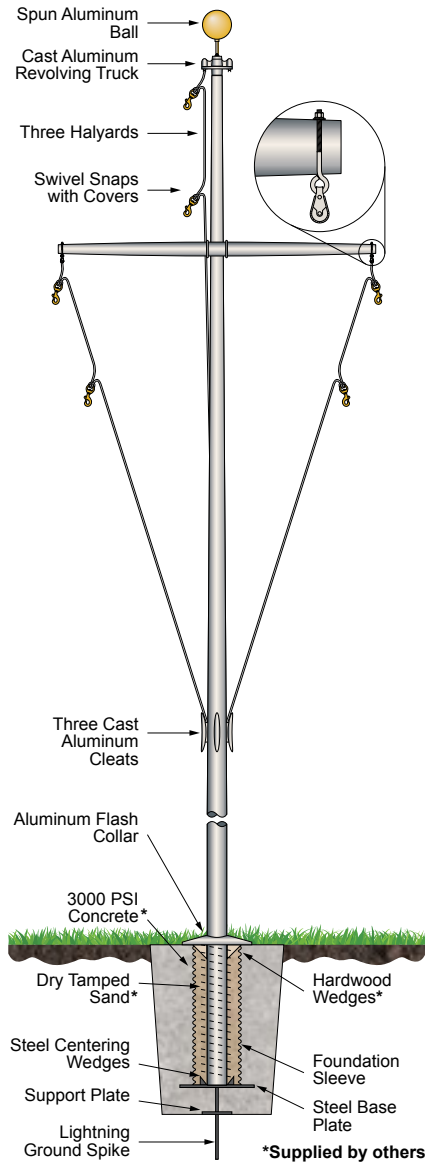

SINGLE MAST NAUTICAL SERIES WITH YARDARM

External Halyard Ground Set Cone Tapered Aluminum Flagpoles