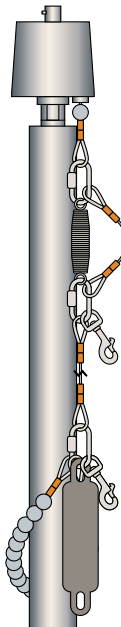

40' – 80' Poles

SATIN

MODEL	ITEM #	1-2	3-6	7+
ECH25IH	324137	$6,670	$6,450	$6,230
ECH30IH	324138	8,320	8,000	7,680
ECH35IH	324139	9,090	8,690	8,370
ECH40IH	324140	10,370	9,950	9,550
ECH50IH	324141	16,980	16,270	15,630

CLEAR ANODIZED

MODEL	ITEM #	1-2	3-6	7+
ECH25IH	324142	$7,350	$7,070	$6,770
ECH30IH	324143	9,190	8,840	8,480
ECH35IH	324144	10,250	9,830	9,430
ECH40IH	324145	11,730	11,260	10,820
ECH50IH	324146	19,050	18,260	17,550

BRONZE ANODIZED

MODEL	ITEM #	1-2	3-6	7+
ECH25IH	324147	$7,560	$7,290	$6,950
ECH30IH	324148	9,350	8,950	8,630
ECH35IH	324149	10,520	10,130	9,690
ECH40IH	324150	12,060	11,550	11,130
ECH50IH	324151	19,540	18,780	17,990

BLACK ANODIZED

MODEL	ITEM #	1-2	3-6	7+
ECH25IH	324152	$7,800	$7,520	$7,190
ECH30IH	324153	9,660	9,280	8,890
ECH35IH	324154	10,950	10,530	10,130
ECH40IH	324155	12,570	12,080	11,540
ECH50IH	324156	20,230	19,450	18,670