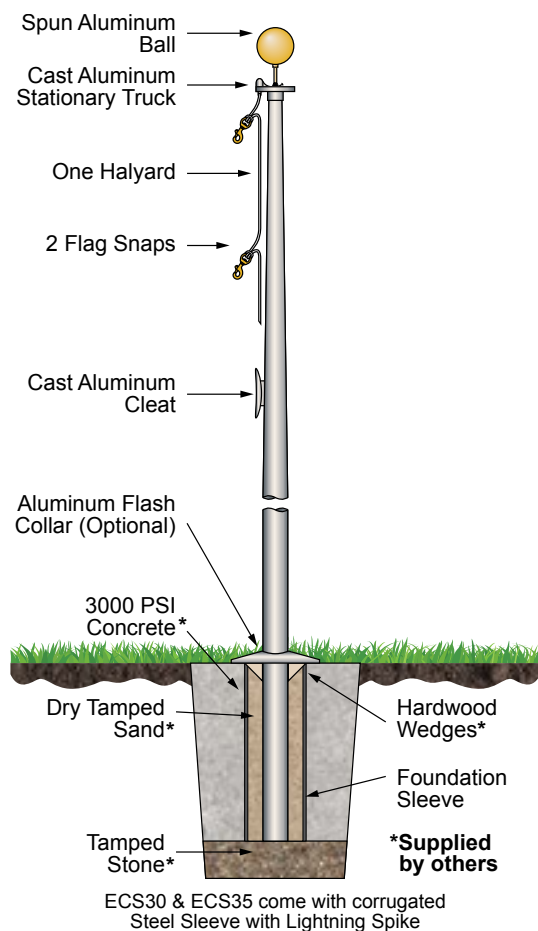

SPECIAL BUDGET SERIES

External Halyard Ground Set Cone Tapered Aluminum Flagpoles

STANDARD ACCESSORIES

- Gold anodized aluminum ball ornament
- Cast aluminum stationary truck w/pulley (ECS35 has a revolving truck as standard)
- Solid braided polyester halyard
- Cast aluminum cleat with mounting screws
- Metal swivel flag snaps w/vinyl covers
- Flash collar not included as standard equipment for this series
- PVC foundation sleeve (ECS30 & ECS35 poles have a galvanized steel sleeve as standard)

MODEL	EXPOSED HEIGHT	OVERALL LENGTH	# OF SECTIONS	BUTT DIA.	TOP DIA.	WALL	UNFLAGGED MAX. WIND SPEED	FLAGGED MAX. WIND SPEED	SUGGESTED FLAG SIZE	SHIPPING WEIGHT
ECSS15	15'	17'	1	3"	1-7/8"	.125	170 MPH	120 MPH	3' x 5'	45 lbs.
ECSS20	20'	22'	1 or 3**	3"	1-7/8"	.125	118 MPH	85 MPH	3' x 5'	54 lbs.
ECSS25	25'	27'	1 or 4**	3"	1-7/8"	.125	89 MPH	65 MPH	4' x 6'	64 lbs.
ECS20	20'	22'	1	3-1/2"	2-3/8"	.125	128 MPH	96 MPH	3' x 5'	61 lbs.
ECS25	25'	27'	1	3-1/2"	2-3/8"	.125	95 MPH	77 MPH	4' x 6'	73 lbs.
ECS30	30'	33'	1 or 2*	4"	2-3/8"	.125	88 MPH	50 MPH	5' x 8'	125 lbs.
ECS35	35'	38-1/2'	1 or 2*	5"	3"	.156	92 MPH	76 MPH	6' x 10'	213 lbs.

* Flagpole models available in both one and two section styles; please specify when placing your order. Single section pole(s) will be shipped if not specified. **Add 10% to the pricing for two section style flagpoles.**

** Flagpole models also available in multi-piece pole(s); See pricing at bottom.

SATIN

MODEL	ITEM #	1-2	3-6	7+
ECSS15	320259	$700	$640	$590
ECSS20	320260	800	780	750
ECSS25	320261	940	910	830
ECS20	320262	1,160	1,100	990
ECS25	320263	1,330	1,280	1,190
ECS30	320264	1,460	1,390	1,300
ECS35	320265	2,260	2,180	2,030

CLEAR ANODIZED

MODEL	ITEM #	1-2	3-6	7+
ECSS15	320268	$910	$840	$810
ECSS20	320269	1,080	1,010	950
ECSS25	320270	1,300	1,220	1,180
ECS20	320271	1,490	1,430	1,330
ECS25	320272	1,730	1,650	1,510
ECS30	320273	1,950	1,840	1,730
ECS35	320274	2,890	2,780	2,610

BRONZE ANODIZED

MODEL	ITEM #	1-2	3-6	7+
ECSS15	320277	$930	$910	$840
ECSS20	320278	1,140	1,080	1,000
ECSS25	320279	1,350	1,300	1,230
ECS20	320280	1,560	1,490	1,410
ECS25	320281	1,770	1,670	1,580
ECS30	320282	2,040	1,940	1,830
ECS35	320283	3,030	2,870	2,750

BLACK ANODIZED

MODEL	ITEM #	1-2	3-6	7+
ECSS15	320286	$960	$930	$870
ECSS20	320287	1,220	1,180	1,080
ECSS25	320288	1,430	1,380	1,300
ECS20	320289	1,590	1,500	1,460
ECS25	320290	1,830	1,730	1,620
ECS30	320291	2,170	2,070	1,950
ECS35	320292	3,230	3,080	2,890

Add $60.00 to any of the flagpole pricing above for double-cleat/double-halyard flagpoles. Add $38.00 for flash collar.