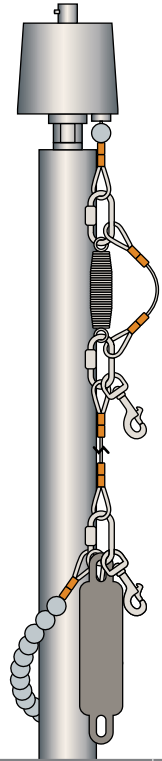

40' – 80' Poles

MODEL	EXPOSED HEIGHT	OVERALL LENGTH	# OF SECTIONS	BUTT DIA.	TOP DIA.	WALL	UNFLAGGED MAX. WIND SPEED	FLAGGED MAX. WIND SPEED	SUGGESTED FLAG SIZE	SHIPPING WEIGHT
ECX20IH	20'	23'	1	5"	3"	.125	250 MPH	120+ MPH	3' x 5'	129 lbs.
EC20IH	20'	23'	1	5"	3"	.188	315 MPH	120+ MPH	3' x 5'	147 lbs.
ECX25IH	25'	27'	1	5"	3"	.125	144 MPH	104 MPH	4' x 6'	139 lbs.
ECXA25IH	25'	27'	1	5"	3"	.156	192 MPH	117 MPH	4' x 6'	157 lbs.
EC25IH	25'	27'	1	6"	3-1/2"	.188	222 MPH	120+ MPH	4' x 6'	195 lbs.
ECX30IH	30'	33'	1 or 2*	5"	3"	.125	110 MPH	75 MPH	5' x 8'	177 lbs.
ECXA30IH	30'	33'	1 or 2*	5"	3"	.156	119 MPH	91 MPH	5' x 8'	187 lbs.
ECL30IH	30'	33'	1	5"	3"	.188	131 MPH	100 MPH	5' x 8'	190 lbs.
ECA30IH	30'	33'	1 or 2*	6"	3-1/2"	.156	184 MPH	117 MPH	5' x 8'	239 lbs.
EC30IH	30'	33'	1 or 2*	6"	3-1/2"	.188	211 MPH	120+ MPH	5' x 8'	242 lbs.
ECXA35IH	35'	38-1/2'	1	5"	3"	.188	104 MPH	86 MPH	6' x 10'	241 lbs.
EC35IH	35'	38-1/2'	1 or 2*	6"	3-1/2"	.156	122 MPH	91 MPH	6' x 10'	261 lbs.
ECA35IH	35'	38-1/2'	1 or 2*	7"	3-1/2"	.156	179 MPH	117 MPH	6' x 10'	280 lbs.
EC35IH	35'	38-1/2'	1 or 2*	7"	3-1/2"	.188	200 MPH	120 MPH	6' x 10'	290 lbs.
ECX40IH	40'	44'	2**	7"	3-1/2"	.156	125 MPH	91 MPH	8' x 12'	282 lbs.
ECA40IH	40'	44'	2**	8"	3-1/2"	.156	171 MPH	110 MPH	8' x 12'	319 lbs.
EC40IH	40'	44'	2**	8"	3-1/2"	.188	203 MPH	120 MPH	8' x 12'	319 lbs.
EC45IH	45'	49-1/2'	2**	8"	3-1/2"	.188	166 MPH	100 MPH	8' x 12'	371 lbs.
ECX50IH	50'	55'	3**	8"	3-1/2"	.188	118 MPH	85 MPH	10' x 15'	443 lbs.
EC50IH	50'	55'	3**	10"	4"	.188	185 MPH	115 MPH	10' x 15'	523 lbs.
ECX60IH	60'	66'	3**	10"	4"	.188	122 MPH	90 MPH	12' x 18'	675 lbs.
ECXA60IH	60'	66'	3**	10"	4"	.250	150 MPH	106 MPH	12' x 18'	764 lbs.
EC60IH	60'	66'	3**	12"	4"	.250	213 MPH	120 MPH	12' x 18'	843 lbs.
ECX70IH	70'	77'	3**	10"	4"	.312	127 MPH	91 MPH	15' x 25'	1042 lbs.
EC70IH	70'	77'	3**	12"	4"	.250	169 MPH	105 MPH	15' x 25'	988 lbs.
EC80IH	80'	88'	3**	12"	4"	.375	174 MPH	105 MPH	20' x 30'	1367 lbs.

* Flagpole models available in both one and two section styles; please specify when placing your order. Single section pole(s) will be shipped if not specified. **Add 10% to the pricing for two section style flagpoles.**

** Flagpole models available in multi-piece pole(s) only.