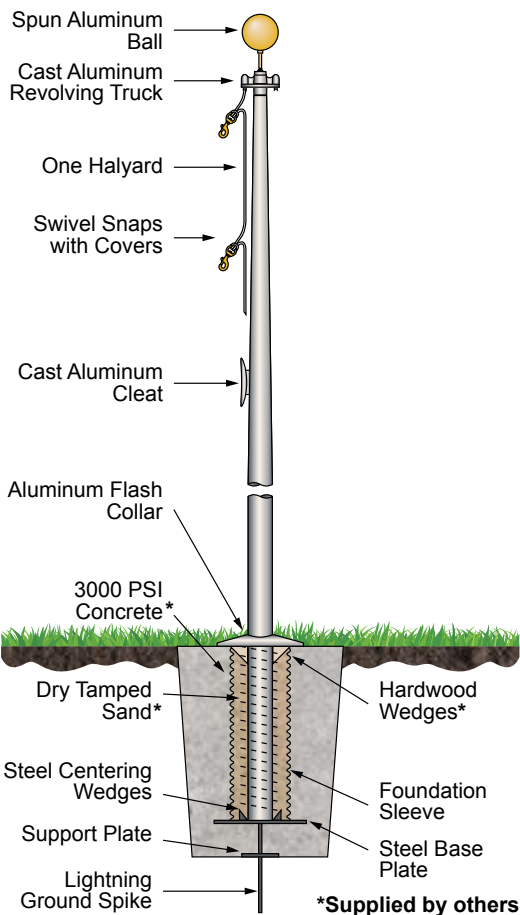

ATLAS SERIES

External Halyard Ground Set Cone Tapered Aluminum Flagpoles

STANDARD ACCESSORIES

- Gold anodized aluminum ball ornament
- Cast aluminum revolving truck with pulley (ECSA20 & ECSA25 poles have a stationary truck as standard)
- Solid braided polyester halyard
- Swivel flag snaps w/vinyl snap covers
- Cast aluminum cleat with mounting screws
- Spun aluminum flash collar
- Galvanized steel foundation sleeve

MODEL	EXPOSED HEIGHT	OVERALL LENGTH	# OF SECTIONS	BUTT DIA.	TOP DIA.	WALL	UNFLAGGED MAX. WIND SPEED	FLAGGED MAX. WIND SPEED	SUGGESTED FLAG SIZE	SHIPPING WEIGHT
ECSA20	20'	22'	1	4"	2-3/8"	.125	152 MPH	110 MPH	3' x 5'	92 lbs.
ECSA25	25'	27'	1	4"	2-3/8"	.125	113 MPH	88 MPH	4' x 6'	112 lbs.
ECXA25	25'	27'	1	5"	3"	.156	183 MPH	120 MPH	4' x 6'	147 lbs.
ECXA30	30'	33'	1 or 2*	5"	3"	.156	119 MPH	95 MPH	5' x 8'	162 lbs.
ECL30	30'	33'	1	5"	3"	.188	131 MPH	100 MPH	5' x 8'	180 lbs.
ECA30	30'	33'	1 or 2*	6"	3-1/2"	.156	184 MPH	115 MPH	5' x 8'	218 lbs.
ECSA35	35'	38-1/2'	1	5"	3"	.188	104 MPH	86 MPH	6' x 10'	228 lbs.
ECA35	35'	38-1/2'	1 or 2*	7"	3-1/2"	.156	175 MPH	114 MPH	6' x 10'	251 lbs.
ECA40	40'	44'	2**	8"	3-1/2"	.156	171 MPH	110 MPH	8' x 12'	298 lbs.
ECXA60	60'	66'	3**	10"	4"	.250	150 MPH	106 MPH	12' x 18'	754 lbs.

* Flagpole models available in both one and two section styles; please specify when placing your order. Single section pole(s) will be shipped if not specified.
Add 10% to the pricing for two section style flagpoles.

** Flagpole models available in multi-piece pole(s) only.

SATIN

MODEL	ITEM #	1-2	3-6	7+
ECSA20	320337	$1,310	$1,250	$1,170
ECSA25	320338	1,400	1,330	1,250
ECXA25	320339	2,380	2,210	2,110
ECXA30	320340	2,680	2,530	2,390
ECL30	320884	2,860	2,720	2,580
ECA30	320341	3,290	3,130	2,950
ECSA35	320342	2,980	2,840	2,670
ECA35	320343	3,910	3,680	3,500
ECA40	320344	5,730	5,530	5,250
ECXA60	320345	13,080	12,500	11,790

CLEAR ANODIZED

MODEL	ITEM #	1-2	3-6	7+
ECSA20	320346	$1,670	$1,590	$1,490
ECSA25	320347	1,800	1,710	1,640
ECXA25	320348	2,870	2,760	2,590
ECXA30	320349	3,220	3,080	2,890
ECL30	320885	3,350	3,220	3,000
ECA30	320350	4,000	3,810	3,590
ECSA35	320351	3,700	3,530	3,340
ECA35	320352	4,840	4,570	4,320
ECA40	320353	7,040	6,680	6,290
ECXA60	320354	15,410	14,650	13,890

BRONZE ANODIZED

MODEL	ITEM #	1-2	3-6	7+
ECSA20	320355	$1,750	$1,660	$1,560
ECSA25	320356	1,920	1,790	1,670
ECXA25	320357	3,010	2,860	2,720
ECXA30	320358	3,380	3,190	3,030
ECL30	320886	3,520	3,340	3,170
ECA30	320359	4,120	3,920	3,710
ECSA35	320360	3,750	3,570	3,420
ECA35	320361	4,960	4,730	4,440
ECA40	320362	7,220	6,880	6,510
ECXA60	320363	15,750	14,950	14,240

BLACK ANODIZED

MODEL	ITEM #	1-2	3-6	7+
ECSA20	320364	$1,840	$1,750	$1,650
ECSA25	320365	2,020	1,940	1,800
ECXA25	320366	3,080	2,940	2,780
ECXA30	320367	3,500	3,330	3,090
ECL30	320887	3,600	3,430	3,230
ECA30	320368	4,290	4,110	3,830
ECSA35	320369	3,990	3,750	3,570
ECA35	320370	5,230	4,970	4,730
ECA40	320371	7,610	7,220	6,860
ECXA60	320372	16,430	15,610	14,750

Note: the ECSA20 and ECSA25 flagpoles are not supplied with a plate support or centering wedges.

Add $60.00 to any of the flagpole pricing above for double-cleat/double-halyard flagpoles.