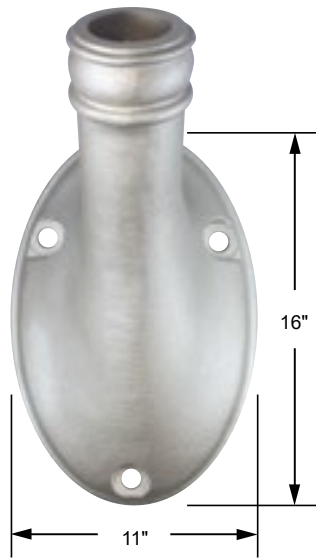

ECOM

2-3/8" Diameter Poles Only
45° Angle Only