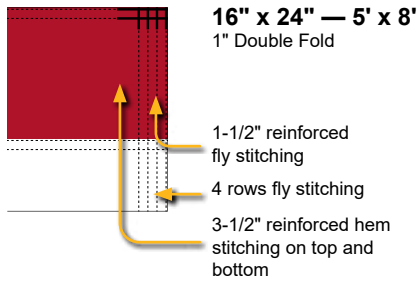

FLY ENDS

HEADERS

12" x 18"
HEADER: 1" heavy-duty, bright white cotton polyester blend army duck cloth.
GROMMETS: Two solid brass #1 flat rimmed grommets.

16" x 24" — 5' x 8'
HEADER: 1-1/2" heavy-duty, bright white cotton polyester blend army duck cloth.
GROMMETS: Two solid brass #2 rolled rimmed with tooth washer grommets.