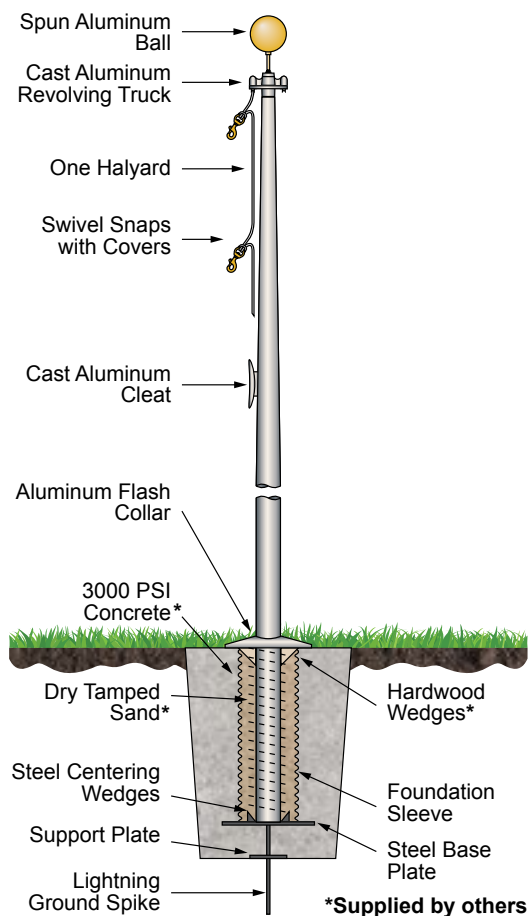

ECONOMY EXTRA SERIES

External Halyard Ground Set Cone Tapered Aluminum Flagpoles

STANDARD ACCESSORIES

- Gold anodized aluminum ball ornament
- Cast aluminum revolving truck w/pulley
- Solid braided polyester halyard
- Swivel flag snaps w/vinyl snap covers
- Cast aluminum cleat with mounting screws
- Spun aluminum flash collar
- Galvanized steel foundation sleeve

MODEL	EXPOSED HEIGHT	OVERALL LENGTH	# OF SECTIONS	BUTT DIA.	TOP DIA.	WALL	UNFLAGGED MAX. WIND SPEED	FLAGGED MAX. WIND SPEED	SUGGESTED FLAG SIZE	SHIPPING WEIGHT
ECX20	20'	23'	1	5"	3"	.125	255 MPH	120+ MPH	3' x 5'	119 lbs.
ECX25	25'	27'	1	5"	3"	.125	137 MPH	105 MPH	4' x 6'	129 lbs.
ECX30	30'	33'	1 or 2*	5"	3"	.125	104 MPH	85 MPH	5' x 8'	154 lbs.
ECX35	35'	38-1/2'	1 or 2*	6"	3-1/2"	.156	119 MPH	91 MPH	6' x 10'	237 lbs.
ECX40	40'	44'	2**	7"	3-1/2"	.156	122 MPH	91 MPH	8' x 12'	272 lbs.
ECX50	50'	55'	3**	8"	3-1/2"	.188	118 MPH	85 MPH	10' x 15'	433 lbs.
ECX60	60'	66'	3**	10"	4"	.188	122 MPH	90 MPH	12' x 18'	665 lbs.
ECX70	70'	77'	3**	10"	4"	.312	127 MPH	91 MPH	15' x 25'	1032 lbs.

* Flagpole models available in both one and two section styles; please specify when placing your order. Single section pole(s) will be shipped if not specified. **Add 10% to the pricing for two section style flagpoles.**

** Flagpole models available in multi-piece pole(s) only.

SATIN

MODEL	ITEM #	1-2	3-6	7+
ECX20	320193	$1,910	$1,800	$1,670
ECX25	320194	1,990	1,910	1,790
ECX30	320195	2,210	2,130	1,990
ECX35	320196	3,430	3,270	3,020
ECX40	320197	5,020	4,770	4,500
ECX50	320198	7,120	6,740	6,370
ECX60	320199	10,320	9,970	9,280
ECX70	320200	16,550	15,730	14,890

CLEAR ANODIZED

MODEL	ITEM #	1-2	3-6	7+
ECX20	320201	$2,320	$2,230	$2,120
ECX25	320202	2,530	2,390	2,230
ECX30	320203	2,840	2,720	2,600
ECX35	320204	4,210	4,000	3,800
ECX40	320205	5,970	5,760	5,410
ECX50	320206	8,560	8,160	7,720
ECX60	320207	12,420	11,810	11,190
ECX70	320208	19,350	18,390	17,360

BRONZE ANODIZED

MODEL	ITEM #	1-2	3-6	7+
ECX20	320209	$2,400	$2,260	$2,150
ECX25	320210	2,580	2,440	2,290
ECX30	320211	2,870	2,760	2,580
ECX35	320212	4,320	4,120	3,870
ECX40	320213	6,250	5,920	5,610
ECX50	320214	8,850	8,380	7,930
ECX60	320215	12,850	12,220	11,520
ECX70	320216	19,750	18,770	17,800

BLACK ANODIZED

MODEL	ITEM #	1-2	3-6	7+
ECX20	320217	$2,540	$2,390	$2,240
ECX25	320218	2,750	2,590	2,400
ECX30	320219	3,080	2,960	2,780
ECX35	320220	4,620	4,370	4,120
ECX40	320221	6,530	6,220	5,820
ECX50	320222	9,250	8,780	8,340
ECX60	320223	13,470	12,830	12,110
ECX70	320224	20,520	19,530	18,450

Add $60.00 to any of the flagpole pricing above for double-cleat/double-halyard flagpoles.