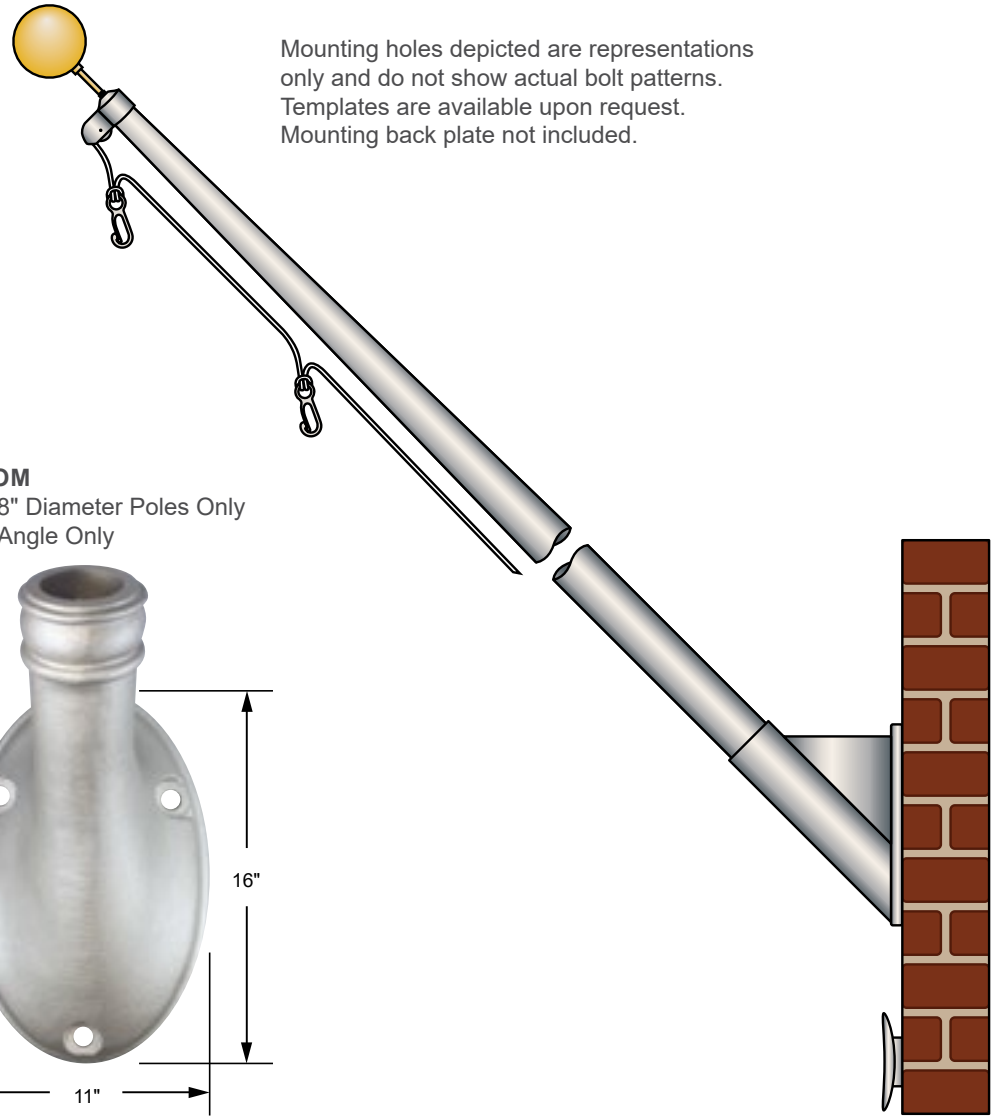

Mounting holes depicted are representations only and do not show actual bolt patterns. Templates are available upon request. Mounting back plate not included.