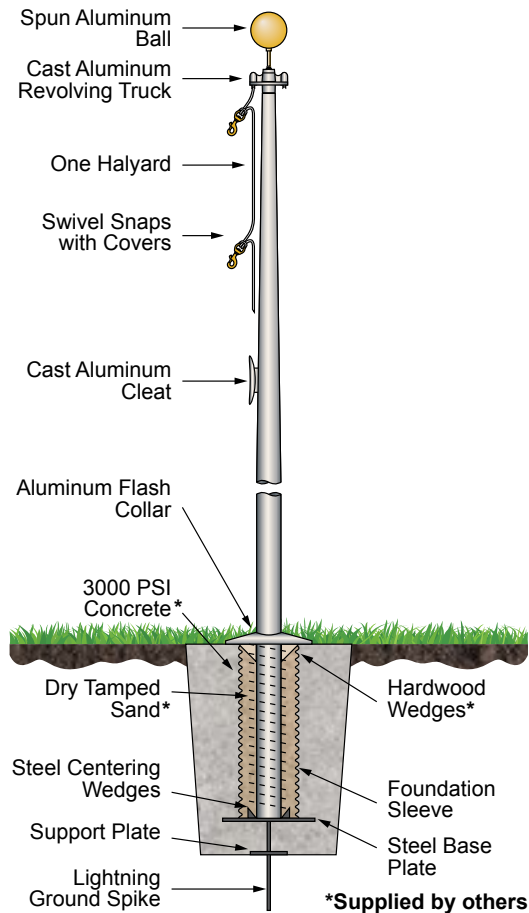

OUTDOOR FLAGPOLES | Hurricane

HURRICANE SERIES FLAGPOLES

External Halyard Ground Set Cone Tapered Aluminum Flagpoles

STANDARD EXTERNAL POLE ACCESSORIES

- Gold anodized aluminum ball ornament
- Cast aluminum revolving truck w/pulley
- Solid braided polyester halyard
- Swivel flag snaps w/vinyl snap covers
- Cast aluminum cleat with mounting screws
- Spun aluminum flash collar
- Galvanized steel foundation sleeve

Increased Wall Thickness or Butt Diameter Make Our Hurricane Series Flagpoles the Best Choice for High Wind Locations

MODEL	EXPOSED HEIGHT	OVERALL LENGTH	# OF SECTIONS	BUTT DIA.	TOP DIA.	WALL	UNFLAGGED MAX. WIND SPEED	FLAGGED MAX. WIND SPEED	SUGGESTED FLAG SIZE	SHIPPING WEIGHT
ECH25	25'	27'	1	6"	3-1/2"	.250	255 MPH	150+ MPH	4' x 6'	239 lbs.
ECH30	30'	33'	2	6"	3-1/2"	.250	241 MPH	150+ MPH	5' x 8'	322 lbs.
ECH35	35'	38-1/2'	2	8"	3-1/2"	.250	255 MPH	150 MPH	6' x 10'	351 lbs.
ECH40	40'	44'	2	8"	3-1/2"	.250	231 MPH	150 MPH	8' x 12'	399 lbs.
ECH50	50'	55'	3	10"	4"	.312	230 MPH	150 MPH	10' x 15'	661 lbs.

SATIN

MODEL	ITEM #	1-2	3-6	7+
ECH25	324117	$4,080	$3,890	$3,740
ECH30	324118	5,580	5,370	5,110
ECH35	324119	6,260	5,960	5,740
ECH40	324120	7,240	6,930	6,650
ECH50	324121	13,580	13,060	12,540

CLEAR ANODIZED

MODEL	ITEM #	1-2	3-6	7+
ECH25	324122	$4,680	$4,490	$4,210
ECH30	324123	6,410	6,110	5,890
ECH35	324124	7,330	6,990	6,730
ECH40	324125	8,550	8,210	7,910
ECH50	324126	15,560	14,950	14,320

BRONZE ANODIZED

MODEL	ITEM #	1-2	3-6	7+
ECH25	324127	$4,870	$4,680	$4,490
ECH30	324128	6,540	6,260	6,040
ECH35	324129	7,630	7,340	7,000
ECH40	324130	8,840	8,490	8,170
ECH50	324131	16,090	15,470	14,830

BLACK ANODIZED

MODEL	ITEM #	1-2	3-6	7+
ECH25	324132	$5,100	$4,920	$4,710
ECH30	324133	6,790	6,600	6,260
ECH35	324134	8,070	7,730	7,480
ECH40	324135	9,350	8,950	8,630
ECH50	324136	16,790	16,170	15,480

Add $60.00 to any of the flagpole pricing above for double-cleat/double-halyard flagpoles.

If ordering three or more flagpoles that are different models, please contact a sales representative to inquire about our quantity discount.