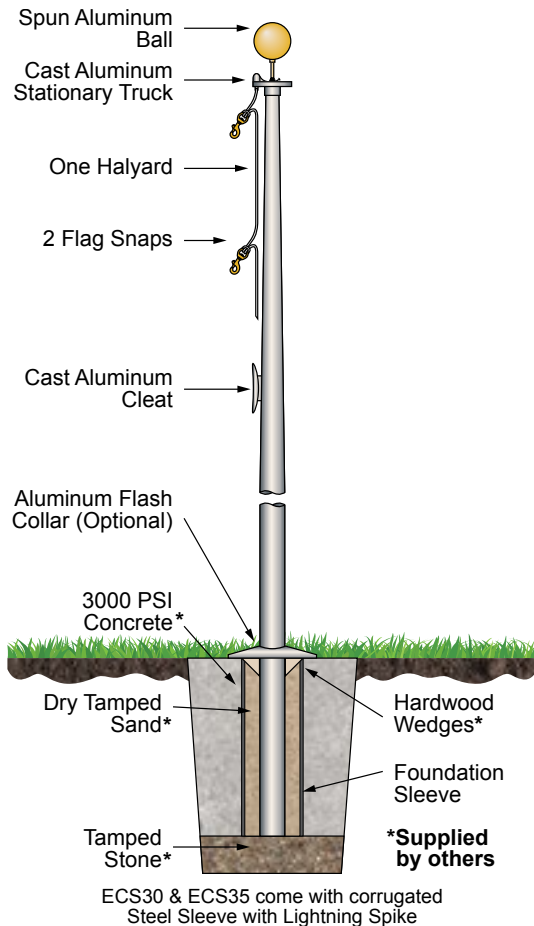

SPECIAL BUDGET SERIES

External Halyard Ground Set Cone Tapered Aluminum Flagpoles

STANDARD ACCESSORIES

- Gold anodized aluminum ball ornament
- Cast aluminum stationary truck w/pulley (ECS35 has a revolving truck as standard)
- Solid braided polyester halyard
- Cast aluminum cleat with mounting screws
- Metal swivel flag snaps w/vinyl covers
- Flash collar not included as standard equipment for this series
- PVC foundation sleeve (ECS30 & ECS35 poles have a galvanized steel sleeve as standard)

MODEL	EXPOSED HEIGHT	OVERALL LENGTH	# OF SECTIONS	BUTT DIA.	TOP DIA.	WALL	UNFLAGGED MAX. WIND SPEED	FLAGGED MAX. WIND SPEED	SUGGESTED FLAG SIZE	SHIPPING WEIGHT
ECSS15	15'	17'	1	3"	1-7/8"	.125	170 MPH	120 MPH	3' x 5'	45 lbs.
ECSS20	20'	22'	1 or 3**	3"	1-7/8"	.125	118 MPH	85 MPH	3' x 5'	54 lbs.
ECSS25	25'	27'	1 or 4**	3"	1-7/8"	.125	89 MPH	65 MPH	4' x 6'	64 lbs.
ECS20	20'	22'	1	3-1/2"	2-3/8"	.125	128 MPH	96 MPH	3' x 5'	61 lbs.
ECS25	25'	27'	1	3-1/2"	2-3/8"	.125	95 MPH	77 MPH	4' x 6'	73 lbs.
ECS30	30'	33'	1 or 2*	4"	2-3/8"	.125	88 MPH	50 MPH	5' x 8'	125 lbs.
ECS35	35'	38-1/2'	1 or 2*	5"	3"	.156	92 MPH	76 MPH	6' x 10'	213 lbs.

* Flagpole models available in both one and two section styles; please specify when placing your order. Single section pole(s) will be shipped if not specified. **Add 10% to the pricing for two section style flagpoles.**

** Flagpole models also available in multi-piece pole(s); See pricing at bottom.

SATIN

MODEL	ITEM #	1-2	3-6	7+
ECSS15	320259	$700	$640	$590
ECSS20	320260	800	780	750
ECSS25	320261	940	910	830
ECS20	320262	1,160	1,100	990
ECS25	320263	1,330	1,280	1,190
ECS30	320264	1,460	1,390	1,300
ECS35	320265	2,260	2,180	2,030

CLEAR ANODIZED

MODEL	ITEM #	1-2	3-6	7+
ECSS15	320268	$910	$840	$810
ECSS20	320269	1,080	1,010	950
ECSS25	320270	1,300	1,220	1,180
ECS20	320271	1,490	1,430	1,330
ECS25	320272	1,730	1,650	1,510
ECS30	320273	1,950	1,840	1,730
ECS35	320274	2,890	2,780	2,610

BRONZE ANODIZED

MODEL	ITEM #	1-2	3-6	7+
ECSS15	320277	$930	$910	$840
ECSS20	320278	1,140	1,080	1,000
ECSS25	320279	1,350	1,300	1,230
ECS20	320280	1,560	1,490	1,410
ECS25	320281	1,770	1,670	1,580
ECS30	320282	2,040	1,940	1,830
ECS35	320283	3,030	2,870	2,750

BLACK ANODIZED

MODEL	ITEM #	1-2	3-6	7+
ECSS15	320286	$960	$930	$870
ECSS20	320287	1,220	1,180	1,080
ECSS25	320288	1,430	1,380	1,300
ECS20	320289	1,590	1,500	1,460
ECS25	320290	1,830	1,730	1,620
ECS30	320291	2,170	2,070	1,950
ECS35	320292	3,230	3,080	2,890

Add $60.00 to any of the flagpole pricing above for double-cleat/double-halyard flagpoles. Add $38.00 for flash collar.

If ordering three or more flagpoles that are different models, please contact a sales representative to inquire about our quantity discount.