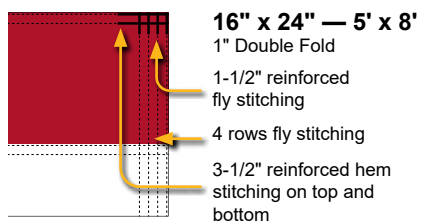

FLY ENDS

HEADERS

12" x 18"
HEADER: 1" heavy-duty, bright white cotton polyester blend army duck cloth.
GROMMETS: Two solid brass #1 flat rimmed grommets.

16" x 24" — 5' x 8'
HEADER: 1-1/2" heavy-duty, bright white cotton polyester blend army duck cloth.
GROMMETS: Two solid brass #2 rolled rimmed with tooth washer grommets.