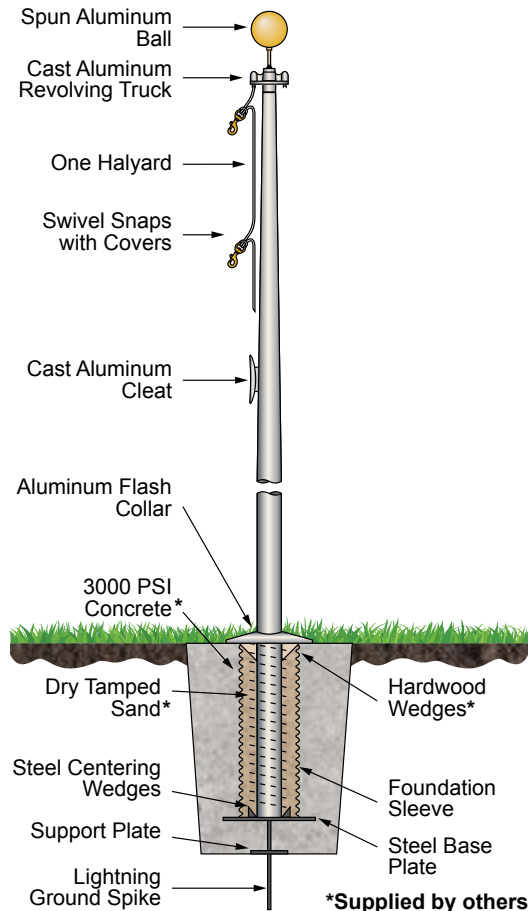

ATLAS SERIES

External Halyard Ground Set Cone Tapered Aluminum Flagpoles

STANDARD ACCESSORIES

- Gold anodized aluminum ball ornament
- Cast aluminum revolving truck with pulley (ECSA20 and ECSA25 supplied with cap style revolving truck)
- Solid braided polyester halyard
- Swivel flag snaps w/vinyl snap covers
- Cast aluminum cleat with mounting screws
- Spun aluminum flash collar
- Galvanized steel foundation sleeve

MODEL	EXPOSED HEIGHT	OVERALL LENGTH	# OF SECTIONS	BUTT DIA.	TOP DIA.	WALL	UNFLAGGED MAX. WIND SPEED	FLAGGED MAX. WIND SPEED	SUGGESTED FLAG SIZE	SHIPPING WEIGHT
ECSA20	20'	22'	1	4"	2-3/8"	.125	152 MPH	110 MPH	3' x 5'	92 lbs.
ECSA25	25'	27'	1	4"	2-3/8"	.125	113 MPH	88 MPH	4' x 6'	112 lbs.
ECXA25	25'	27'	1	5"	3"	.156	183 MPH	120 MPH	4' x 6'	147 lbs.
ECXA30	30'	33'	1 or 2*	5"	3"	.156	119 MPH	95 MPH	5' x 8'	162 lbs.
ECL30	30'	33'	1	5"	3"	.188	131 MPH	100 MPH	5' x 8'	180 lbs.
ECA30	30'	33'	1 or 2*	6"	3-1/2"	.156	184 MPH	115 MPH	5' x 8'	218 lbs.
ECSA35	35'	38-1/2'	1	5"	3"	.188	104 MPH	86 MPH	6' x 10'	228 lbs.
ECA35	35'	38-1/2'	1 or 2*	7"	3-1/2"	.156	175 MPH	114 MPH	6' x 10'	251 lbs.
ECA40	40'	44'	2**	8"	3-1/2"	.156	171 MPH	110 MPH	8' x 12'	298 lbs.
ECXA60	60'	66'	3**	10"	4"	.250	150 MPH	106 MPH	12' x 18'	754 lbs.

*Supplied by others

Note: the ECSA20 and ECSA25 flagpoles are not supplied with a plate support or centering wedges.

* Flagpole models available in both one and two section styles; please specify when placing your order. Single section pole(s) will be shipped if not specified. **Add 10% to the pricing for two section style flagpoles.**

** Flagpole models available in multi-piece pole(s) only.

SATIN

MODEL	ITEM #	1-2	3-6	7+
ECSA20	320337	$1,310	$1,250	$1,170
ECSA25	320338	1,400	1,330	1,250
ECXA25	320339	2,380	2,210	2,110
ECXA30	320340	2,680	2,530	2,390
ECL30	320884	2,860	2,720	2,580
ECA30	320341	3,290	3,130	2,950
ECSA35	320342	2,980	2,840	2,670
ECA35	320343	3,910	3,680	3,500
ECA40	320344	5,730	5,530	5,250
ECXA60	320345	13,080	12,500	11,790

CLEAR ANODIZED

MODEL	ITEM #	1-2	3-6	7+
ECSA20	320346	$1,670	$1,590	$1,490
ECSA25	320347	1,800	1,710	1,640
ECXA25	320348	2,870	2,760	2,590
ECXA30	320349	3,220	3,080	2,890
ECL30	320885	3,350	3,220	3,000
ECA30	320350	4,000	3,810	3,590
ECSA35	320351	3,700	3,530	3,340
ECA35	320352	4,840	4,570	4,320
ECA40	320353	7,040	6,680	6,290
ECXA60	320354	15,410	14,650	13,890

BRONZE ANODIZED

MODEL	ITEM #	1-2	3-6	7+
ECSA20	320355	$1,750	$1,660	$1,560
ECSA25	320356	1,920	1,790	1,670
ECXA25	320357	3,010	2,860	2,720
ECXA30	320358	3,380	3,190	3,030
ECL30	320886	3,520	3,340	3,170
ECA30	320359	4,120	3,920	3,710
ECSA35	320360	3,750	3,570	3,420
ECA35	320361	4,960	4,730	4,440
ECA40	320362	7,220	6,880	6,510
ECXA60	320363	15,750	14,950	14,240

BLACK ANODIZED

MODEL	ITEM #	1-2	3-6	7+
ECSA20	320364	$1,840	$1,750	$1,650
ECSA25	320365	2,020	1,940	1,800
ECXA25	320366	3,080	2,940	2,780
ECXA30	320367	3,500	3,330	3,090
ECL30	320887	3,600	3,430	3,230
ECA30	320368	4,290	4,110	3,830
ECSA35	320369	3,990	3,750	3,570
ECA35	320370	5,230	4,970	4,730
ECA40	320371	7,610	7,220	6,860
ECXA60	320372	16,430	15,610	14,750

Add $60.00 to any of the flagpole pricing above for double-cleat/double-halyard flagpoles.

If ordering three or more flagpoles that are different models, please contact a sales representative to inquire about our quantity discount.