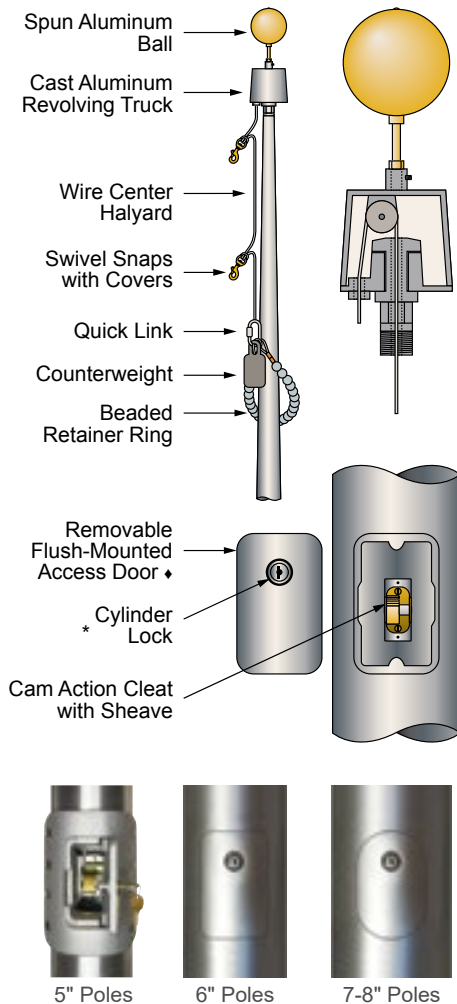

STANDARD ACCESSORIES

- Gold anodized aluminum ball ornament
- Cast aluminum revolving truck on all flagpole models
- Nylon wire center halyard
- Swivel flag snaps w/vinyl snap covers
- Retainer ring and counterweight
- Stainless steel quick link
- Cam action cleat (accessible behind a lockable access door)
- Spun aluminum flash collar
- Galvanized steel foundation sleeve

MODEL	EXPOSED HEIGHT	OVERALL LENGTH	# OF SECTIONS	BUTT DIA.	TOP DIA.	WALL	UNFLAGGED MAX. WIND SPEED	FLAGGED MAX. WIND SPEED	SUGGESTED FLAG SIZE	SHIPPING WEIGHT
ECXV20	20'	23'	1	5"	3"	.125	250 MPH	120+ MPH	3' x 5'	129 lbs.
ECV20	20'	23'	1	5"	3"	.188	315 MPH	120+ MPH	3' x 5'	142 lbs.
ECXV25	25'	27'	1	5"	3"	.125	144 MPH	104 MPH	4' x 6'	139 lbs.
ECXAV25	25'	27'	1	5"	3"	.156	192 MPH	117 MPH	4' x 6'	152 lbs.
ECV25	25'	27'	1	6"	3-1/2"	.188	222 MPH	120+ MPH	4' x 6'	197 lbs.
ECXAV30	30'	33'	1 or 2*	5"	3"	.156	119 MPH	91 MPH	5' x 8'	185 lbs.
ECLV30	30'	33'	1	5"	3"	.188	127 MPH	96 MPH	5' x 8'	185 lbs.
ECAV30	30'	33'	1	6"	3-1/2"	.156	184 MPH	117 MPH	5' x 8'	224 lbs.
ECV30	30'	33'	1	6"	3-1/2"	.188	211 MPH	120+ MPH	5' x 8'	227 lbs.
ECXV35	35'	38-1/2'	1	6"	3-1/2"	.156	122 MPH	91 MPH	6' x 10'	247 lbs.
ECAV35	35'	38-1/2'	1	7"	3-1/2"	.156	179 MPH	117 MPH	6' x 10'	261 lbs.
ECV35	35'	38-1/2'	1	7"	3-1/2"	.188	200 MPH	120 MPH	6' x 10'	281 lbs.
ECXV40	40'	44'	2**	7"	3-1/2"	.156	125 MPH	91 MPH	8' x 12'	294 lbs.
ECV40	40'	44'	2**	8"	3-1/2"	.188	195 MPH	120 MPH	8' x 12'	319 lbs.

* Flagpole models available in both one and two section styles; please specify when placing your order. Single section pole(s) will be shipped if not specified. **Add 10% to the pricing for two section style flagpoles.**

** Flagpole models available in multi-piece pole(s) only.

SATIN

MODEL	ITEM #	1-2	3-6	7+
ECXV20	320409	$2,470	$2,260	$2,190
ECV20	320410	2,960	2,830	2,670
ECXV25	320411	2,730	2,580	2,470
ECXAV25	320412	3,040	2,900	2,740
ECV25	320413	4,010	3,810	3,620
ECXAV30	320415	3,380	3,180	3,020
ECLV30	320888	3,540	3,380	3,240
ECAV30	320416	3,910	3,690	3,520
ECV30	320417	4,130	3,960	3,730
ECXV35	320419	4,130	3,960	3,730
ECAV35	320420	4,670	4,410	4,210
ECV35	320421	5,350	5,040	4,780
ECXV40	320422	5,760	5,510	5,170
ECV40	320424	7,100	6,680	6,370

CLEAR ANODIZED

MODEL	ITEM #	1-2	3-6	7+
ECXV20	320425	$2,900	$2,790	$2,680
ECV20	320426	3,540	3,340	3,190
ECXV25	320427	3,240	3,090	2,910
ECXAV25	320428	3,660	3,520	3,320
ECV25	320429	4,600	4,360	4,120
ECXAV30	320431	4,030	3,800	3,630
ECLV30	320889	4,150	3,910	3,760
ECAV30	320432	4,730	4,480	4,210
ECV30	320433	4,970	4,710	4,460
ECXV35	320435	5,040	4,790	4,570
ECAV35	320436	5,640	5,370	5,030
ECV35	320437	6,320	5,960	5,660
ECXV40	320438	6,890	6,560	6,220
ECV40	320440	8,440	7,990	7,590

BRONZE ANODIZED

MODEL	ITEM #	1-2	3-6	7+
ECXV20	320441	$3,010	$2,880	$2,720
ECV20	320442	3,630	3,430	3,220
ECXV25	320443	3,400	3,180	3,030
ECXAV25	320444	3,750	3,590	3,400
ECV25	320445	4,650	4,440	4,180
ECXAV30	320447	4,150	3,970	3,730
ECLV30	320890	4,220	4,040	3,900
ECAV30	320448	4,770	4,530	4,310
ECV30	320449	5,040	4,790	4,570
ECXV35	320451	5,170	4,900	4,650
ECAV35	320452	5,820	5,500	5,200
ECV35	320453	6,510	6,180	5,870
ECXV40	320454	7,090	6,720	6,380
ECV40	320456	8,600	8,190	7,720

BLACK ANODIZED

MODEL	ITEM #	1-2	3-6	7+
ECXV20	320457	$3,090	$2,910	$2,790
ECV20	320458	3,730	3,520	3,280
ECXV25	320459	3,540	3,350	3,100
ECXAV25	320460	3,910	3,700	3,530
ECV25	320461	4,850	4,600	4,350
ECXAV30	320463	4,310	4,080	3,870
ECLV30	320891	4,390	4,200	4,030
ECAV30	320464	5,010	4,760	4,530
ECV30	320465	5,290	5,020	4,770
ECXV35	320467	5,460	5,150	4,870
ECAV35	320468	6,070	5,760	5,480
ECV35	320469	6,770	6,460	6,070
ECXV40	320470	7,380	6,990	6,620
ECV40	320472	8,890	8,480	8,030

♦ 5" diameter poles supplied with a hinged access door and frame unit. 6" and larger diameter poles supplied with a removable flush-mounted access door which is internally framed for added strength.

If ordering three or more flagpoles that are different models, please contact a sales representative to inquire about our quantity discount.