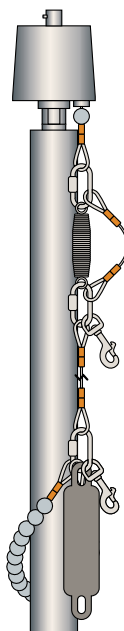

40' – 80' Poles

SATIN

MODEL	ITEM #	1-2	3-6	7+
ECH25IH	324137	$6,670	$6,450	$6,230
ECH30IH	324138	8,320	8,000	7,680
ECH35IH	324139	9,090	8,690	8,370
ECH40IH	324140	10,370	9,950	9,550
ECH50IH	324141	16,980	16,270	15,630

CLEAR ANODIZED

MODEL	ITEM #	1-2	3-6	7+
ECH25IH	324142	$7,350	$7,070	$6,770
ECH30IH	324143	9,190	8,840	8,480
ECH35IH	324144	10,250	9,830	9,430
ECH40IH	324145	11,730	11,260	10,820
ECH50IH	324146	19,050	18,260	17,550

BRONZE ANODIZED

MODEL	ITEM #	1-2	3-6	7+
ECH25IH	324147	$7,560	$7,290	$6,950
ECH30IH	324148	9,350	8,950	8,630
ECH35IH	324149	10,520	10,130	9,690
ECH40IH	324150	12,060	11,550	11,130
ECH50IH	324151	19,540	18,780	17,990

BLACK ANODIZED

MODEL	ITEM #	1-2	3-6	7+
ECH25IH	324152	$7,800	$7,520	$7,190
ECH30IH	324153	9,660	9,280	8,890
ECH35IH	324154	10,950	10,530	10,130
ECH40IH	324155	12,570	12,080	11,540
ECH50IH	324156	20,230	19,450	18,670

If ordering three or more flagpoles that are different models, please contact a sales representative to inquire about our quantity discount.