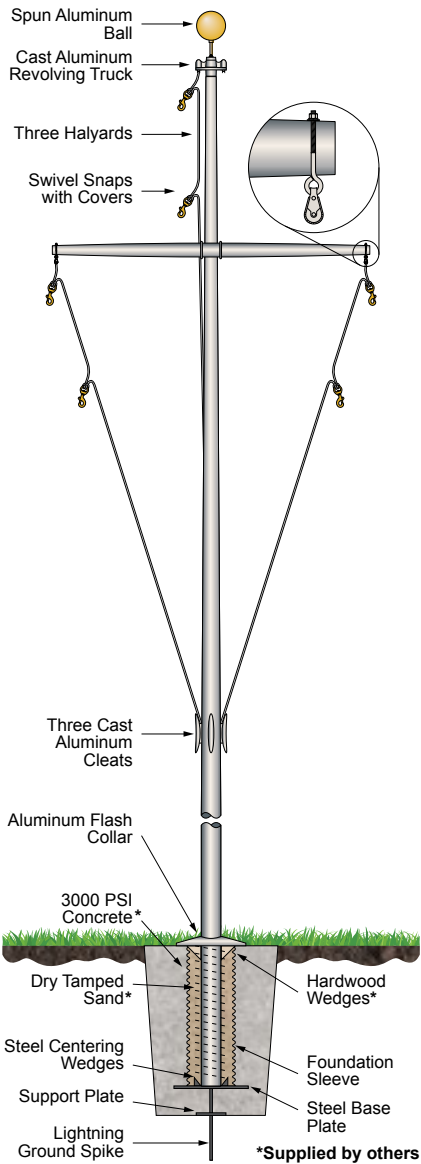

SINGLE MAST NAUTICAL SERIES WITH YARDARM

External Halyard Ground Set Cone Tapered Aluminum Flagpoles