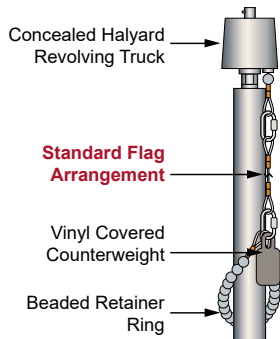

STANDARD FLAG ARRANGEMENTS

Constructed of 1/8" stainless steel aircraft cable with a stainless steel thimble attached at each end with 2 copper crimps. These flag arrangements provide the method of attaching the flag or flags to the cable assembly. This is also an excellent method for changing the quantity of flags or the size(s) of flag(s) without having to change the entire cable assembly. Standard flag arrangements are supplied with either 2 or 3 stainless steel quick links depending on the recommended flag size. Deluxe arrangements are supplied with a more complete set of accessories.

MODEL	ITEM #	FOR FLAG SIZE	# OF QUICK LINKS	1-5	6+	LBS.
FA1	360473	12" x 18"	2	$53	$46	.35
FA2	360079	2' x 3'	2	65	61	.50
FA25	360080	2-1/2' x 4'	2	70	65	.55
FA3	360081	3' x 5'	2	73	66	.55
FA4	360082	4' x 6'	2	75	70	.60
FA5	360083	5' x 8' or 5' x 9-1/2'	2	79	73	.65
FA6	360084	6' x 10'	2	84	79	.65
FA8	360085	8' x 12'	2	174	153	.70
FA10	360086	10' x 15' or 10' x 19'	3	178	159	.95
FA12	360087	12' x 18'	3	190	174	1.0
FA15	360088	15' x 25'	3	195	182	1.1
FA20	360089	20' x 30' or 20' x 38'	3	203	184	1.3
FA25	360090	25' x 40'	3	221	200	2.0
FA30	360091	30' x 50' or 30' x 60'	3	228	203	2.8