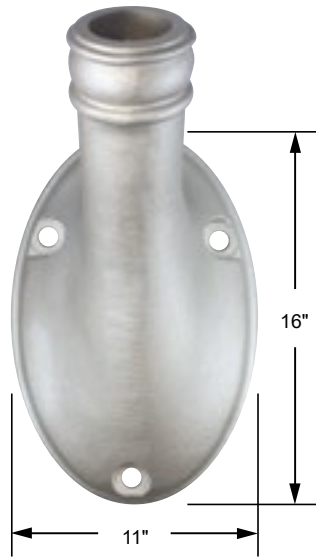

ECOM

2-3/8" Diameter Poles Only
45° Angle Only

Mounting holes depicted are representations only and do not show actual bolt patterns. Templates are available upon request. Mounting back plate not included.

All Models are Cone Tapered Except the ECOS Models which are Non-Tapering Poles

MODEL	OVERALL LENGTH	CONE TAPERED	NON-TAPERED	BUTT DIA.	TOP DIA.	WALL	SUGGESTED FLAG SIZE	SHIPPING WEIGHT
ECOM8	8'	•		2-3/8"	1-7/8"	.140	3' x 5'	51 lbs.
ECOM10	10'	•		2-3/8"	1-7/8"	.140	3' x 5'	58 lbs.
ECOM12	12'	•		2-3/8"	1-7/8"	.140	3' x 5'	58 lbs.
ECOST8	8'	•		3"	1-7/8"	.125	3' x 5'	36 lbs.
ECOST10	10'	•		3"	1-7/8"	.125	3' x 5'	39 lbs.
ECOS8	8'		•	3"	3"	.125	3' x 5'	35 lbs.
ECOS10	10'		•	3"	3"	.125	3' x 5'	38 lbs.
ECO8	8'	•		3-1/2"	2-3/8"	.125	3' x 5'	54 lbs.
ECO10	10'	•		3-1/2"	2-3/8"	.125	3' x 5'	58 lbs.
ECO12	12'	•		3-1/2"	2-3/8"	.125	3' x 5'	62 lbs.
ECO16	16'	•		3-1/2"	2-3/8"	.125	3' x 5'	71 lbs.

STANDARD ACCESSORIES

- Gold anodized aluminum ball ornament
- Cast aluminum stationary truck
- Solid braided polyester halyard
- Swivel flag snaps with vinyl covers
- Cast aluminum cleat with mounting screws
- Cast aluminum mounting brackets.
- If thru wall bolts are required, please advise length of bolt needed.

If ordering three or more flagpoles that are different models, please contact a sales representative to inquire about our quantity discount.