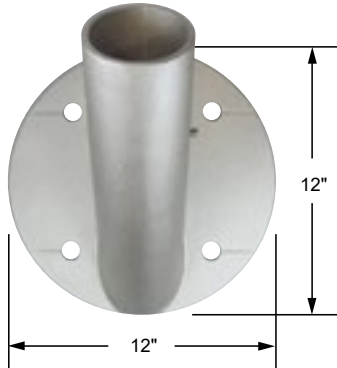

### ECOST & ECOS

3" Diameter Poles Only  
45° Angle Only