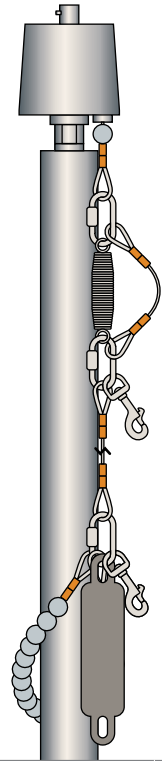

40' – 80' Poles

MODEL	EXPOSED HEIGHT	OVERALL LENGTH	# OF SECTIONS	BUTT DIA.	TOP DIA.	WALL	UNFLAGGED MAX. WIND SPEED	FLAGGED MAX. WIND SPEED	SUGGESTED FLAG SIZE	SHIPPING WEIGHT
ECX20IH	20'	23'	1	5"	3"	.125	250 MPH	120+ MPH	3' x 5'	129 lbs.
EC20IH	20'	23'	1	5"	3"	.188	315 MPH	120+ MPH	3' x 5'	147 lbs.
ECX25IH	25'	27'	1	5"	3"	.125	144 MPH	104 MPH	4' x 6'	139 lbs.
ECXA25IH	25'	27'	1	5"	3"	.156	192 MPH	117 MPH	4' x 6'	157 lbs.
EC25IH	25'	27'	1	6"	3-1/2"	.188	222 MPH	120+ MPH	4' x 6'	195 lbs.
ECXA30IH	30'	33'	1 or 2*	5"	3"	.156	119 MPH	91 MPH	5' x 8'	187 lbs.
ECL30IH	30'	33'	1	5"	3"	.188	131 MPH	100 MPH	5' x 8'	190 lbs.
ECA30IH	30'	33'	1 or 2*	6"	3-1/2"	.156	184 MPH	117 MPH	5' x 8'	239 lbs.
EC30IH	30'	33'	1 or 2*	6"	3-1/2"	.188	211 MPH	120+ MPH	5' x 8'	242 lbs.
ECXA35IH	35'	38-1/2'	1	5"	3"	.188	104 MPH	86 MPH	6' x 10'	241 lbs.
ECX35IH	35'	38-1/2'	1 or 2*	6"	3-1/2"	.156	122 MPH	91 MPH	6' x 10'	261 lbs.
ECA35IH	35'	38-1/2'	1 or 2*	7"	3-1/2"	.156	179 MPH	117 MPH	6' x 10'	280 lbs.
EC35IH	35'	38-1/2'	1 or 2*	7"	3-1/2"	.188	200 MPH	120 MPH	6' x 10'	290 lbs.
ECX40IH	40'	44'	2**	7"	3-1/2"	.156	125 MPH	91 MPH	8' x 12'	282 lbs.
ECA40IH	40'	44'	2**	8"	3-1/2"	.156	171 MPH	110 MPH	8' x 12'	319 lbs.
EC40IH	40'	44'	2**	8"	3-1/2"	.188	203 MPH	120 MPH	8' x 12'	319 lbs.
EC45IH	45'	49-1/2'	2**	8"	3-1/2"	.188	166 MPH	100 MPH	8' x 12'	371 lbs.
ECX50IH	50'	55'	3**	8"	3-1/2"	.188	118 MPH	85 MPH	10' x 15'	443 lbs.
EC50IH	50'	55'	3**	10"	4"	.188	185 MPH	115 MPH	10' x 15'	523 lbs.
ECX60IH	60'	66'	3**	10"	4"	.188	122 MPH	90 MPH	12' x 18'	675 lbs.
ECXA60IH	60'	66'	3**	10"	4"	.250	150 MPH	106 MPH	12' x 18'	764 lbs.
EC60IH	60'	66'	3**	12"	4"	.250	213 MPH	120 MPH	12' x 18'	843 lbs.
ECX70IH	70'	77'	3**	10"	4"	.312	127 MPH	91 MPH	15' x 25'	1042 lbs.
EC70IH	70'	77'	3**	12"	4"	.250	169 MPH	105 MPH	15' x 25'	988 lbs.
EC80IH	80'	88'	3**	12"	4"	.375	174 MPH	105 MPH	20' x 30'	1367 lbs.

* Flagpole models available in both one and two section styles; please specify when placing your order. Single section pole(s) will be shipped if not specified. **Add 10% to the pricing for two section style flagpoles.**

** Flagpole models available in multi-piece pole(s) only.

If ordering three or more flagpoles that are different models, please contact a sales representative to inquire about our quantity discount.