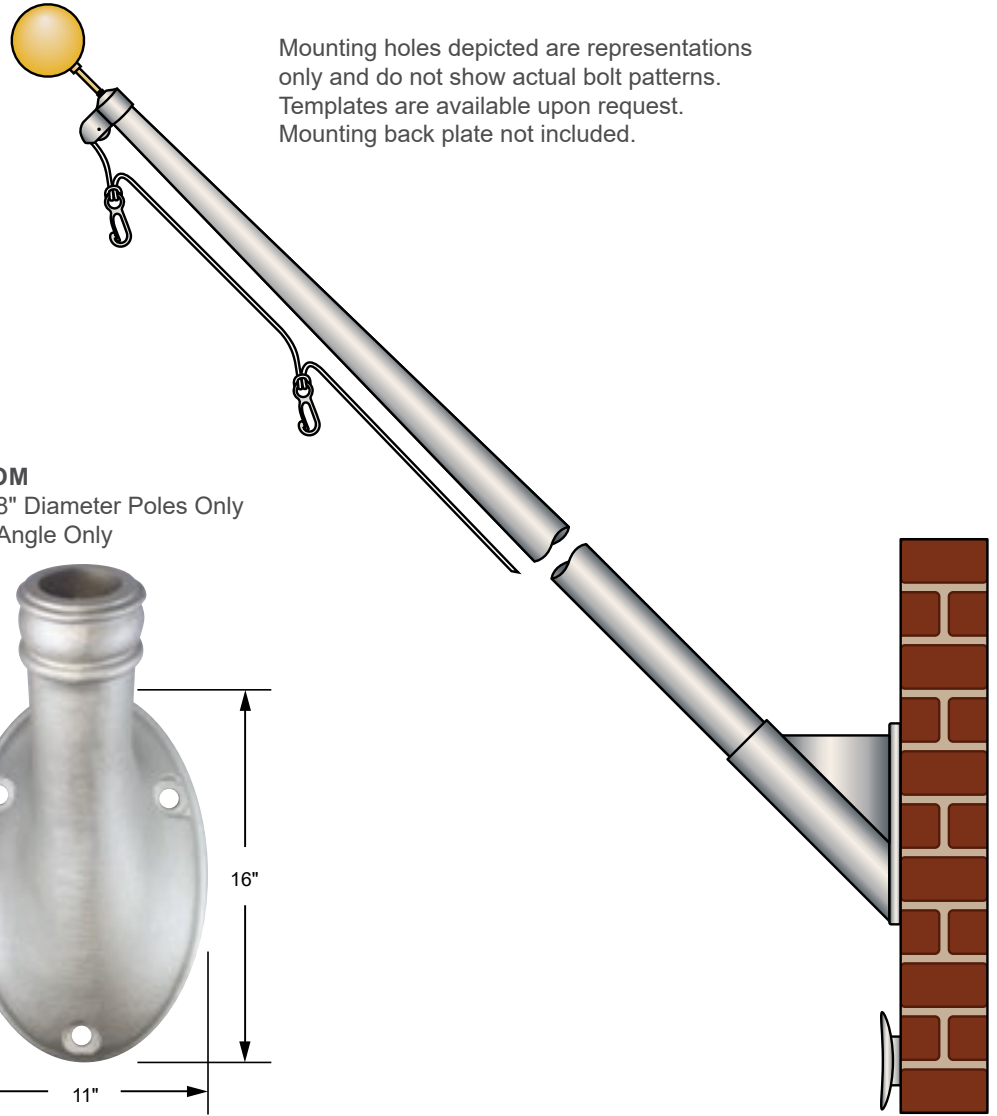

ECOM

2-3/8" Diameter Poles Only
45° Angle Only

Mounting holes depicted are representations only and do not show actual bolt patterns. Templates are available upon request. Mounting back plate not included.

All Models are Cone Tapered Except the ECOS Models which are Non-Tapering Poles

MODEL	OVERALL LENGTH	CONE TAPERED	NON-TAPERED	BUTT DIA.	TOP DIA.	WALL	SUGGESTED FLAG SIZE	SHIPPING WEIGHT
ECOM8	8'	•		2-3/8"	1-7/8"	.140	3' x 5'	51 lbs.
ECOM10	10'	•		2-3/8"	1-7/8"	.140	3' x 5'	58 lbs.
ECOM12	12'	•		2-3/8"	1-7/8"	.140	3' x 5'	58 lbs.
ECOST8	8'	•		3"	1-7/8"	.125	3' x 5'	36 lbs.
ECOST10	10'	•		3"	1-7/8"	.125	3' x 5'	39 lbs.
ECOS8	8'		•	3"	3"	.125	3' x 5'	35 lbs.
ECOS10	10'		•	3"	3"	.125	3' x 5'	38 lbs.
ECO8	8'	•		3-1/2"	2-3/8"	.125	3' x 5'	54 lbs.
ECO10	10'	•		3-1/2"	2-3/8"	.125	3' x 5'	58 lbs.
ECO12	12'	•		3-1/2"	2-3/8"	.125	3' x 5'	62 lbs.
ECO16	16'	•		3-1/2"	2-3/8"	.125	3' x 5'	71 lbs.

STANDARD ACCESSORIES

- Gold anodized aluminum ball ornament
- Cast aluminum stationary truck
- Solid braided polyester halyard
- Swivel flag snaps with vinyl covers
- Cast aluminum cleat with mounting screws
- Cast aluminum mounting brackets.
- If thru wall bolts are required, please advise length of bolt needed.

If ordering three or more flagpoles that are different models, please contact a sales representative to inquire about our quantity discount.