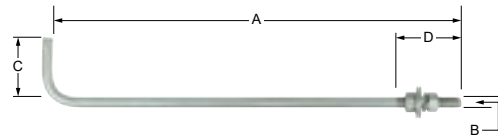

GALVANIZED STEEL ANCHOR BOLTS

For Shoe Base Installations

Complete with 2 Hex Nuts, 2 Washers & 1 Lock Washer

ITEM #	A	B	C	D	1-5	6+	LBS.
380037	16"	5/8"	3-1/2"	4"	$41	$37	2.4
380038	24"	3/4"	4"	5"	44	40	3.5
380039	36"	1"	4"	6"	79	77	8.4
380040	40"	1"	4"	6"	87	84	9.0
380041	54"	1-1/4"	6"	8"	210	190	29

COPPER CLAD LIGHTNING KIT

Each kit contains 5' long by 1/2" diameter copper clad rod, one 3' long by 1/2" diameter copper wire plus one connecting bracket.