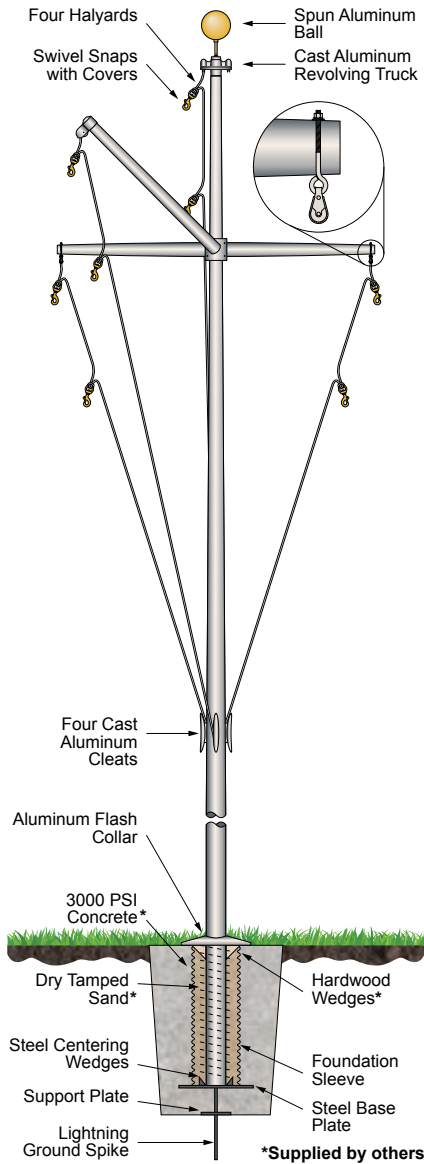

SINGLE MAST NAUTICAL SERIES WITH YARDARM & GAFF

External Halyard Ground Set Cone Tapered Aluminum Flagpoles