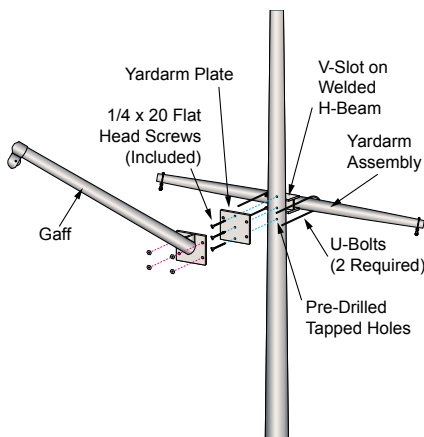

YARDARM & GAFF ASSEMBLY DETAIL