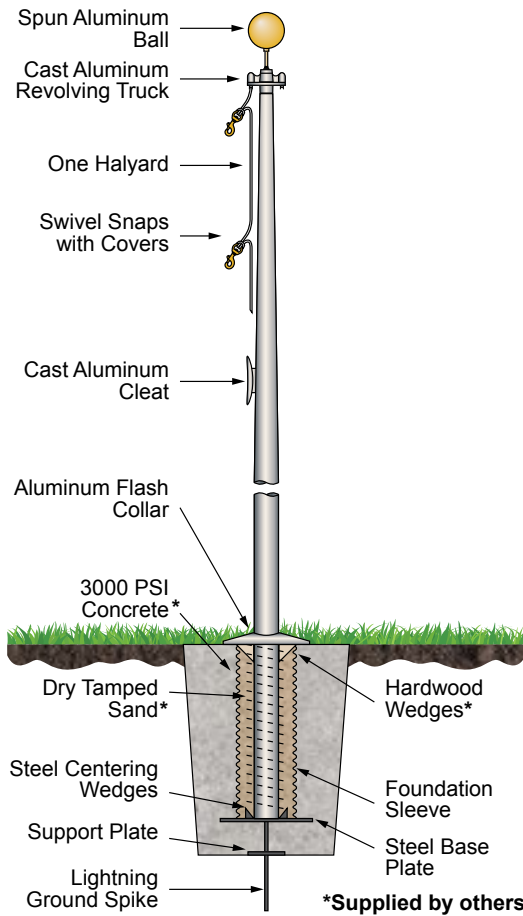

ARCHITECTURAL SERIES

External Halyard Ground Set Cone Tapered Aluminum Flagpoles

STANDARD ACCESSORIES

- Gold anodized aluminum ball ornament
- Cast aluminum revolving truck w/pulley
- Solid braided polyester halyard
- Swivel flag snaps w/vinyl snap covers
- Cast aluminum cleat with mounting screws
- Spun aluminum flash collar
- Galvanized steel foundation sleeve

MODEL	EXPOSED HEIGHT	OVERALL LENGTH	# OF SECTIONS	BUTT DIA.	TOP DIA.	WALL	UNFLAGGED MAX. WIND SPEED	FLAGGED MAX. WIND SPEED	SUGGESTED FLAG SIZE	SHIPPING WEIGHT
EC20	20'	23'	1	5"	3"	.188	315 MPH	120+ MPH	3' x 5'	137 lbs.
EC25	25'	27'	1	6"	3-1/2"	.188	250 MPH	120+ MPH	4' x 6'	195 lbs.
EC30	30'	33'	1 or 2*	6"	3-1/2"	.188	211 MPH	120+ MPH	5' x 8'	227 lbs.
EC35	35'	38-1/2'	1 or 2*	7"	3-1/2"	.188	202 MPH	120 MPH	6' x 10'	271 lbs.
EC40	40'	44'	2**	8"	3-1/2"	.188	203 MPH	120 MPH	8' x 12'	311 lbs.
EC45	45'	49-1/2'	2**	8"	3-1/2"	.188	166 MPH	100 MPH	8' x 12'	361 lbs.
EC50	50'	55'	3**	10"	4"	.188	185 MPH	115 MPH	10' x 15'	513 lbs.
EC60	60'	66'	3**	12"	4"	.250	213 MPH	120 MPH	12' x 18'	833 lbs.
EC70	70'	77'	3**	12"	4"	.250	169 MPH	105 MPH	15' x 25'	978 lbs.
EC80	80'	88'	3**	12"	4"	.375	174 MPH	105 MPH	20' x 30'	1357 lbs.

* Flagpole models available in both one and two section styles; please specify when placing your order. Single section pole(s) will be shipped if not specified. **Add 10% to the pricing for two section style flagpoles.**

** Flagpole models available in multi-piece pole(s) only.

SATIN

MODEL	ITEM #	1-2	3-6	7+
EC20	320113	$2,390	$2,270	$2,170
EC25	320114	3,020	2,930	2,740
EC30	320115	3,380	3,270	3,030
EC35	320116	4,550	4,280	4,070
EC40	320117	5,840	5,640	5,370
EC45	320118	6,600	6,280	5,960
EC50	320119	8,940	8,520	8,100
EC60	320120	17,350	16,470	15,630
EC70	320121	19,540	18,590	17,590
EC80	320122	24,390	23,360	22,150

CLEAR ANODIZED

MODEL	ITEM #	1-2	3-6	7+
EC20	320123	$2,910	$2,790	$2,610
EC25	320124	3,700	3,480	3,330
EC30	320125	4,130	3,940	3,700
EC35	320126	5,500	5,280	4,950
EC40	320127	7,150	6,780	6,410
EC45	320128	7,920	7,530	7,100
EC50	320129	11,090	10,550	9,960
EC60	320130	19,920	18,920	17,920
EC70	320131	22,480	21,370	20,230
EC80	320132	28,500	27,040	25,670

BRONZE ANODIZED

MODEL	ITEM #	1-2	3-6	7+
EC20	320133	$2,980	$2,870	$2,700
EC25	320134	3,740	3,600	3,380
EC30	320135	4,220	4,010	3,810
EC35	320136	5,660	5,360	5,060
EC40	320137	7,340	6,990	6,620
EC45	320138	8,170	7,730	7,340
EC50	320139	11,420	10,890	10,290
EC60	320140	20,390	19,370	18,340
EC70	320141	23,050	21,850	20,690
EC80	320142	29,060	27,630	26,070

BLACK ANODIZED

MODEL	ITEM #	1-2	3-6	7+
EC20	320143	$3,140	$2,960	$2,780
EC25	320144	3,980	3,800	3,590
EC30	320145	4,500	4,280	4,030
EC35	320146	5,930	5,620	5,310
EC40	320147	7,730	7,340	6,960
EC45	320148	8,620	8,180	7,730
EC50	320149	12,060	11,410	10,860
EC60	320150	21,140	20,060	18,980
EC70	320151	23,940	22,680	21,510
EC80	320152	30,100	28,630	27,060

Add $60.00 to any of the flagpole pricing above for double-cleat/double-halyard flagpoles.

If ordering three or more flagpoles that are different models, please contact a sales representative to inquire about our quantity discount.