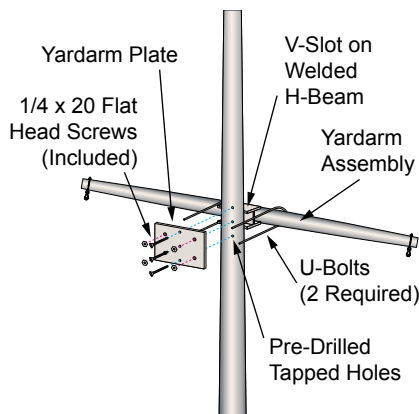

YARDARM ASSEMBLY DETAIL