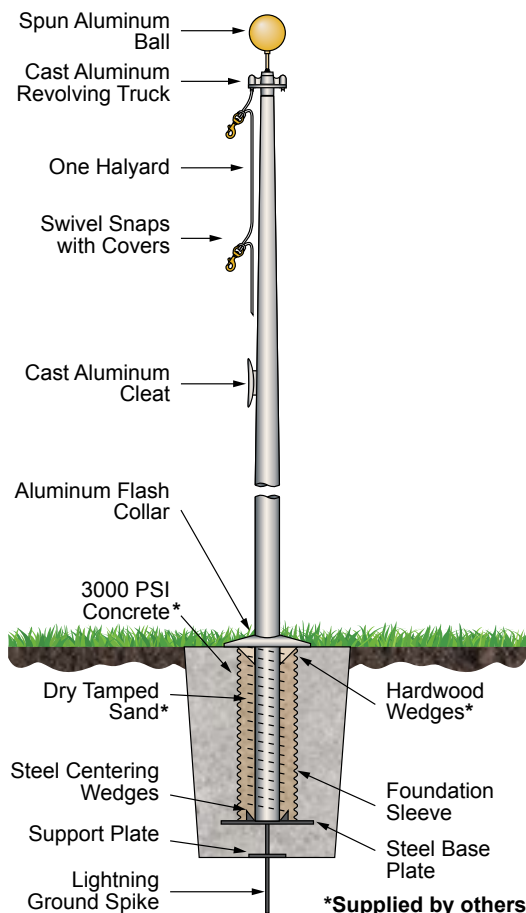

ECONOMY EXTRA SERIES

External Halyard Ground Set Cone Tapered Aluminum Flagpoles

STANDARD ACCESSORIES

- Gold anodized aluminum ball ornament
- Cast aluminum revolving truck w/pulley
- Solid braided polyester halyard
- Swivel flag snaps w/vinyl snap covers
- Cast aluminum cleat with mounting screws
- Spun aluminum flash collar
- Galvanized steel foundation sleeve

MODEL	EXPOSED HEIGHT	OVERALL LENGTH	# OF SECTIONS	BUTT DIA.	TOP DIA.	WALL	UNFLAGGED MAX. WIND SPEED	FLAGGED MAX. WIND SPEED	SUGGESTED FLAG SIZE	SHIPPING WEIGHT
ECX20	20'	23'	1	5"	3"	.125	255 MPH	120+ MPH	3' x 5'	119 lbs.
ECX25	25'	27'	1	5"	3"	.125	137 MPH	105 MPH	4' x 6'	129 lbs.
ECX30	30'	33'	1 or 2*	5"	3"	.125	104 MPH	85 MPH	5' x 8'	154 lbs.
ECX35	35'	38-1/2'	1 or 2*	6"	3-1/2"	.156	119 MPH	91 MPH	6' x 10'	237 lbs.
ECX40	40'	44'	2**	7"	3-1/2"	.156	122 MPH	91 MPH	8' x 12'	272 lbs.
ECX50	50'	55'	3**	8"	3-1/2"	.188	118 MPH	85 MPH	10' x 15'	433 lbs.
ECX60	60'	66'	3**	10"	4"	.188	122 MPH	90 MPH	12' x 18'	665 lbs.
ECX70	70'	77'	3**	10"	4"	.312	127 MPH	91 MPH	15' x 25'	1032 lbs.

* Flagpole models available in both one and two section styles; please specify when placing your order. Single section pole(s) will be shipped if not specified. **Add 10% to the pricing for two section style flagpoles.**

** Flagpole models available in multi-piece pole(s) only.

SATIN

MODEL	ITEM #	1-2	3-6	7+
ECX20	320193	$1,910	$1,800	$1,670
ECX25	320194	1,990	1,910	1,790
ECX30	320195	2,210	2,130	1,990
ECX35	320196	3,430	3,270	3,020
ECX40	320197	5,020	4,770	4,500
ECX50	320198	7,120	6,740	6,370
ECX60	320199	10,320	9,970	9,280
ECX70	320200	16,550	15,730	14,890

CLEAR ANODIZED

MODEL	ITEM #	1-2	3-6	7+
ECX20	320201	$2,320	$2,230	$2,120
ECX25	320202	2,530	2,390	2,230
ECX30	320203	2,840	2,720	2,600
ECX35	320204	4,210	4,000	3,800
ECX40	320205	5,970	5,760	5,410
ECX50	320206	8,560	8,160	7,720
ECX60	320207	12,420	11,810	11,190
ECX70	320208	19,350	18,390	17,360

BRONZE ANODIZED

MODEL	ITEM #	1-2	3-6	7+
ECX20	320209	$2,400	$2,260	$2,150
ECX25	320210	2,580	2,440	2,290
ECX30	320211	2,870	2,760	2,580
ECX35	320212	4,320	4,120	3,870
ECX40	320213	6,250	5,920	5,610
ECX50	320214	8,850	8,380	7,930
ECX60	320215	12,850	12,220	11,520
ECX70	320216	19,750	18,770	17,800

BLACK ANODIZED

MODEL	ITEM #	1-2	3-6	7+
ECX20	320217	$2,540	$2,390	$2,240
ECX25	320218	2,750	2,590	2,400
ECX30	320219	3,080	2,960	2,780
ECX35	320220	4,620	4,370	4,120
ECX40	320221	6,530	6,220	5,820
ECX50	320222	9,250	8,780	8,340
ECX60	320223	13,470	12,830	12,110
ECX70	320224	20,520	19,530	18,450

Add $60.00 to any of the flagpole pricing above for double-cleat/double-halyard flagpoles.

If ordering three or more flagpoles that are different models, please contact a sales representative to inquire about our quantity discount.